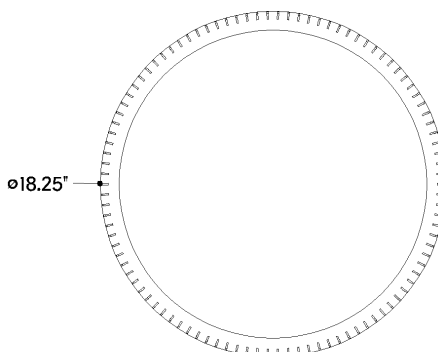

FINISHES

AGED BRASS

DIMENSIONS

Height: 4"

Width/Diameter: 18.25"

Canopy/Backplate: 16.25"

Product Weight: 10.62lb

Canopy/Backplate Shape: Round

SHIPPING

Carton 1: 22" x 22" x 14"

Carton 1 Weight: 14lb

Shipping Method: Ground

Country of Origin: VN

FRONT

BOTTOM