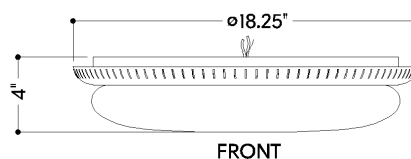

FINISHES

AGED BRASS

DIMENSIONS

Height: 4"

Width/Diameter: 18.25"

Canopy/Backplate: 16.25"

Product Weight: 10.62lb

Canopy/Backplate Shape: Round

SHIPPING

Carton 1: 22" x 22" x 14"

Carton 1 Weight: 14lb

Shipping Method: Ground

Country of Origin: VN

FRONT

BOTTOM