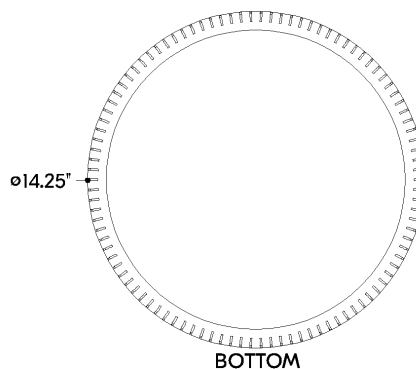

NORTH CASTLE

3114-AGB

A Deco-inspired flush mount positioned directly on the ceiling to provide optimal overhead illumination. The large opal glossy glass shade is accented by an Aged Brass mount with even perforations for added style. Available as a small or large flush mount, North Castle evenly disperses LED light throughout the room.

FINISHES

AGED BRASS

DIMENSIONS

Height: 4"

Width/Diameter: 14.25"

Canopy/Backplate: 12"

Product Weight: 6.54lb

Canopy/Backplate Shape: Round

Sloped Ceiling Compatible: No

Living Finish: No

Uplight Only: No

Shade

Shade 1: Glass

Shade 1 Finish: Opal Glossy

Shade 1 Top Width: 12.5"

Shade 1 Height: 2.5"

ELECTRICAL

Bulb 1

Bulb Included: N/A

Socket: Integrated LED

Max Wattage: 15

Bulb Quantity: 1

Wire Length: 7"

Cord Type: B & W TEFLON W/ GROUND WIRE

Dimmer Type: ELV, TRIAC

Gem Box Required (2"x3"): No

Dark Sky: No

CRI: 90

Color Temp.: 3000k

Lumens: 825

Title 24: No

Field Serviceable: No

SHIPPING

Carton 1: 18" x 18" x 9"

Carton 1 Weight: 9lb

Shipping Method: Ground

Country of Origin: VN