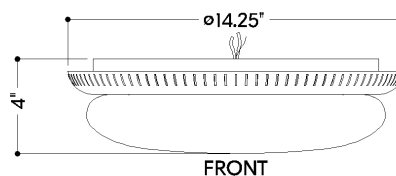

NORTH CASTLE

3114-AGB

A Deco-inspired flush mount positioned directly on the ceiling to provide optimal overhead illumination. The large opal glossy glass shade is accented by an Aged Brass mount with even perforations for added style. Available as a small or large flush mount, North Castle evenly disperses LED light throughout the room.

FINISHES

AGED BRASS

DIMENSIONS

Height: 4"

Width/Diameter: 14.25"

Canopy/Backplate: 12"

Product Weight: 6.54lb

Canopy/Backplate Shape: Round

Sloped Ceiling Compatible: No

Living Finish: No

Uplight Only: No

Shade

Shade 1: Glass

Shade 1 Finish: Opal Glossy

Shade 1 Top Width: 12.5"

Shade 1 Height: 2.5"

ELECTRICAL

Bulb 1

Bulb Included: N/A

Socket: Integrated LED

Max Wattage: 15

Bulb Quantity: 1

Wire Length: 7"

Cord Type: B & W TEFLON W/ GROUND WIRE

Dimmer Type: ELV, TRIAC

Gem Box Required (2"x3"): No

Dark Sky: No

CRI: 90

Color Temp.: 3000k

Lumens: 825

Title 24: No

Field Serviceable: No

SHIPPING

Carton 1: 18" x 18" x 9"

Carton 1 Weight: 9lb

Shipping Method: Ground

Country of Origin: VN