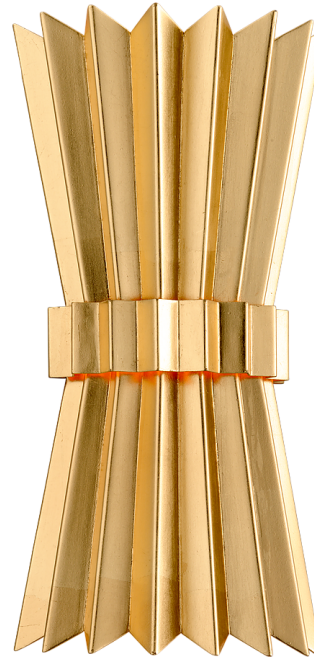

MOXY

311-12-GL

FINISHES

GOLD LEAF (GL)

DIMENSIONS

Height: 15.75"

Width/Diameter: 8"

Canopy/Backplate: 0"

Hanging Type:

Product Weight: 5.5lb

GLASS

Attachment:

Glass 1:

Glass 2:

LAMPING

Bulb 1