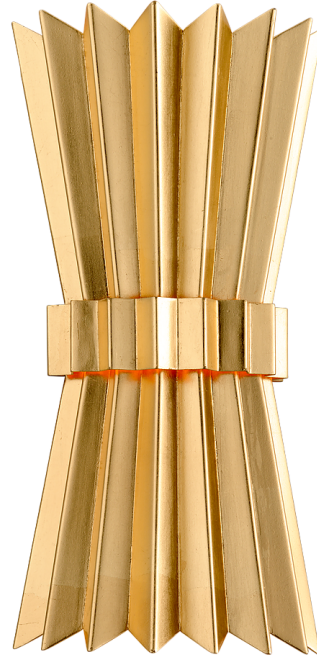

# MOXY

311-12-GL

---

## FINISHES

---

GOLD LEAF (GL)

## DIMENSIONS

---

Height: 15.75"

Width/Diameter: 8"

Canopy/Backplate: 0"

Hanging Type:

Product Weight: 5.5lb