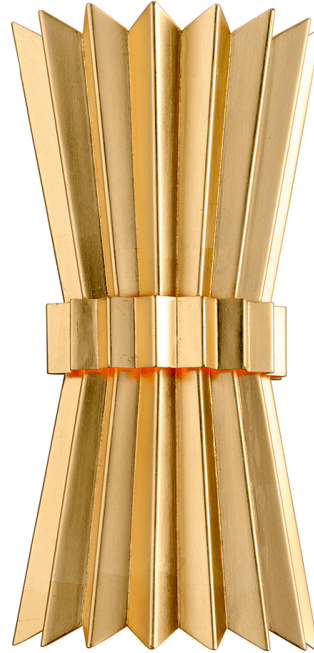

MOXY

311-12-CE

FINISHES

GOLD LEAF

DIMENSIONS

Height: 40cm

Width/Diameter: 20cm

Canopy/Backplate Shape: Rectangular

Sloped Ceiling Compatible: No

Living Finish: No

Uplight Only: No

Shade

ELECTRICAL

Bulb 1

Bulb Included: No

Socket: E14 Candelabra Base

Max Wattage: 60

Bulb Quantity: 2

Dimmer Type: NON-DIMMABLE

Gem Box Required (2"x3"): No

Dark Sky: No

CRI: 90

Color Temp.: 2700k

Lumens: 525

Title 24: No

Field Serviceable: No

SHIPPING

Carton 1: 51cm x 30cm x 23cm

Carton 1 Weight: 5kg

Shipping Method: Truck Only

Country of Origin: PH