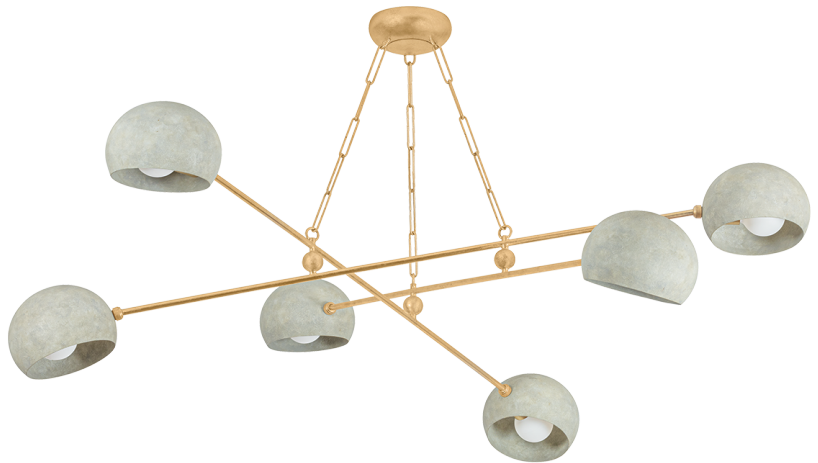

# TURNER

3106-VGL/LWP

Inspired by a mobile, this retro chandelier silhouette has been softened by earthy metal finishes and rounded forms. 4 or 6 dome shades are finished in Limewash Plaster, while the slender framework is finished in Vintage Gold Leaf. The entire fixture is supported by jewelry-like decorative chains hanging from a classic canopy.

## FINISHES

Vintage Gold Leaf/Limewash Plaster (Vintage Gold Leaf/Limewash Plaster)

## DIMENSIONS

Height: 14"

Width/Diameter: 60"

Length: "

Minimum Height: 22.5"

Maximum Height: 76"

Canopy/Backplate: 6"

Hanging Type: 54" Chain

## GLASS

Attachment:

Glass 1:

Glass 2: