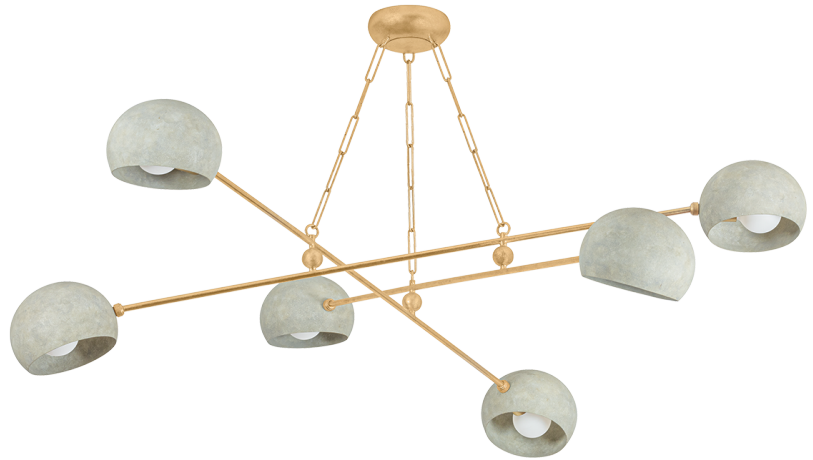

TURNER

3106-VGL/LWP

Inspired by a mobile, this retro chandelier silhouette has been softened by earthy metal finishes and rounded forms. 4 or 6 dome shades are finished in Limewash Plaster, while the slender framework is finished in Vintage Gold Leaf. The entire fixture is supported by jewelry-like decorative chains hanging from a classic canopy.

FINISHES

Vintage Gold Leaf/Limewash Plaster (Vintage Gold Leaf/Limewash Plaster)

Coastal Suitable Finish (EPM): No

DIMENSIONS

Height: 14"

Width/Diameter: 60"

Minimum Height: 22.5"

Maximum Height: 76"

Canopy/Backplate: 6"

Hanging Type: 54" Chain

Product Weight: 15.4lb

Canopy/Backplate Shape: Round

Sloped Ceiling Compatible: No

Living Finish: No

Uplight Only: Yes

Shade

Shade 1: Aluminum

Shade 1 Finish: Limewash Plaster

Shade 1 Top Width: 7.75"

Shade 1 Bottom L/W: 0" / 6.5"

Shade 1 Height: 5.5"

ELECTRICAL

Bulb 1

Bulb Included: No