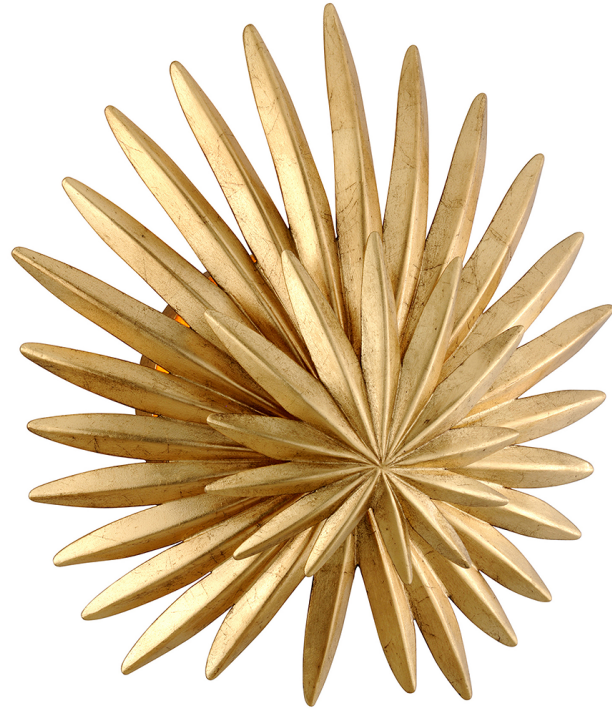

SAVVY

309-11-VGL

Savvy's layered palm-frond look partially conceals the light, giving this nature-inspired fixture a little mystery.

FINISHES

VINTAGE GOLD LEAF (VGL)

Coastal Suitable Finish (EPM): No

DIMENSIONS

Height: 12.75"

Width/Diameter: 12.25"

Product Weight: 2.2lb

Extension: 4.75"

Top to Center: 6.5"

Sloped Ceiling Compatible: No

Living Finish: No

Uplight Only: Yes

Shade

ELECTRICAL

Bulb 1

Bulb Included: No

Socket: E12 Candelabra Base

Bulb Type: B11

Max Wattage: 60

Bulb Quantity: 1

Bulb Included: No

Wire Length: 7"

Gem Box Required (2"x3"): No

Dark Sky: No

SHIPPING

Carton 1: 14" x 14" x 9"

Carton 1 Weight: 13lb

Shipping Method: Ground

Country of Origin: PH