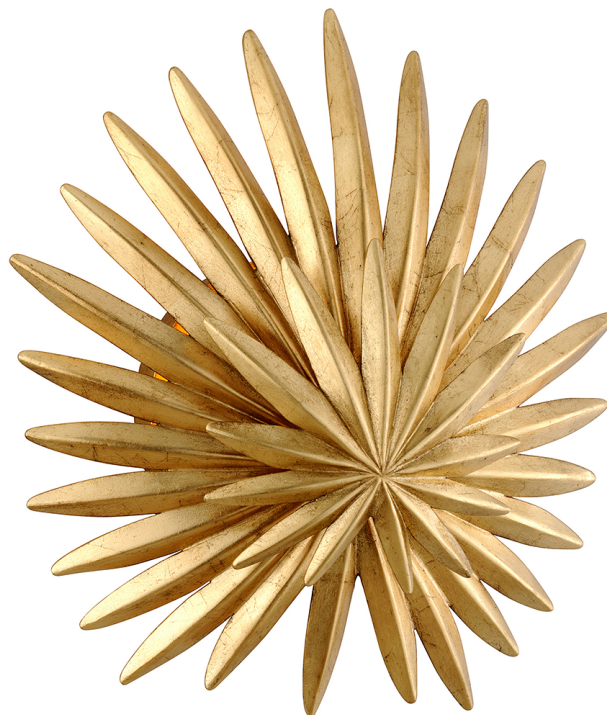

SAVVY

309-11-VGL

Savvy's layered palm-frond look partially conceals the light, giving this nature-inspired fixture a little mystery.

FINISHES

VINTAGE GOLD LEAF (VGL)

DIMENSIONS

Height: 12.75"

Width/Diameter: 12.25"

Length: "

Minimum Height: "

Maximum Height: "

Canopy/Backplate: "

Hanging Type:

Product Weight: 2.2lb

GLASS

Attachment: