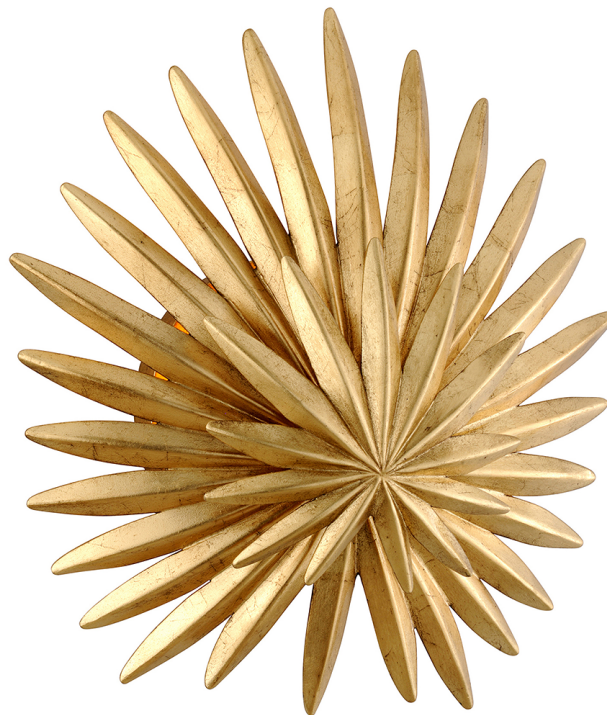

SAVVY

309-11-VGL

Savvy's layered palm-frond look partially conceals the light, giving this nature-inspired fixture a little mystery.

FINISHES

VINTAGE GOLD LEAF (VGL)

DIMENSIONS

Height: 12.75"

Width/Diameter: 12.25"

Length: "

Minimum Height: "

Maximum Height: "

Canopy/Backplate: "

Hanging Type:

Product Weight: 2.2lb

GLASS

Attachment: