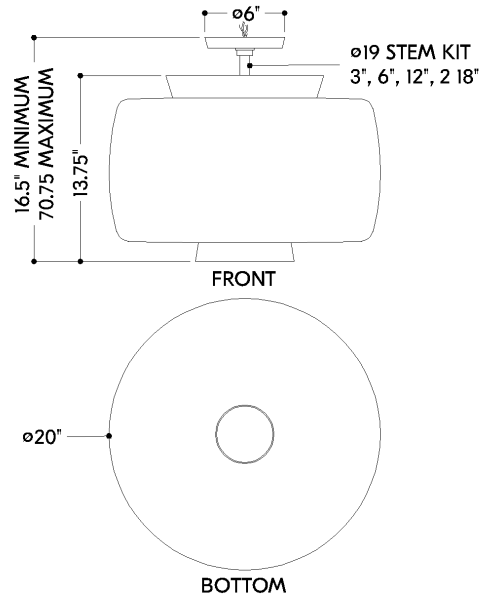

## DIMENSIONS

Height: 13.75"  
Width/Diameter: 20"  
Minimum Height: 16.75"  
Maximum Height: 71"  
Canopy/Backplate: 4.75"  
Hanging Type: 1-3" / 1-6" / 1-12" / 2-18" Stems  
Product Weight: 18.13lb  
Canopy/Backplate Shape: Round  
Sloped Ceiling Compatible: No  
Living Finish: No  
Uplight Only: No

## Shade

Shade 1: Glass  
Shade 1 Finish: Clear  
Shade 1 Top Width: 20"  
Shade 1 Height: 10.75"  
Shade 2: Glass  
Shade 2 Finish: Cloud  
Shade 2 Top Width: 10.75"  
Shade 2 Height: 6"

### Bulb 1

Bulb Included: N/A  
Socket: Integrated LED  
Max Wattage: 20  
Bulb Quantity: 1  
Wire Length: 120"  
Cord Type: B & W TEFLON W/ COPPER  
GROUND WIRE  
Dimmer Type: TRIAC  
Gem Box Required (2"x3"): No  
Dark Sky: No  
CRI: 90  
Color Temp.: 2700k  
Lumens: 675  
Title 24: No  
Field Serviceable: Yes

## SHIPPING

Carton 1: 32" x 25" x 16"  
Carton 1 Weight: 24lb  
Shipping Method: Ground  
Country of Origin: VN