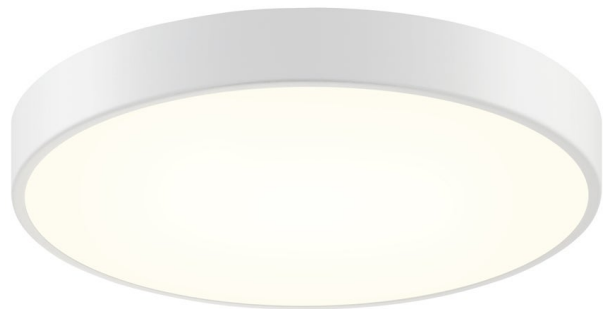

# PI

2747.98

A family of geometric chandeliers and flush mounts, Pi includes pared-down circular and square profiles that emit atmospheric light in an unobtrusive, utilitarian way. In the chandelier version, the large block shapes are available with both open and closed silhouettes. In multiple sizes and finishes of Satin White, Bright Satin Aluminum, and Satin Black, this family provides sleek contemporary lighting for expansive spaces.

## DIMENSIONS / SPECS

Height: 2"

Width/Diameter: 16"

Canopy/Backplate: 16"

Canopy/Backplate Shape: Round

Sloped Ceiling Compatible: No

Living Finish: No

Uplight Only: No

Shade 1: Metal

Shade 1 Finish: Textured White

Shade 2: Diffuser

Shade 2 Finish: White

Dark Sky: No

CRI: 90

Color Temp.: 3000k

Lumens: 2190

Title 24: No

Field Serviceable: No

Initial Lumens: 2800

IP Rating: N/A