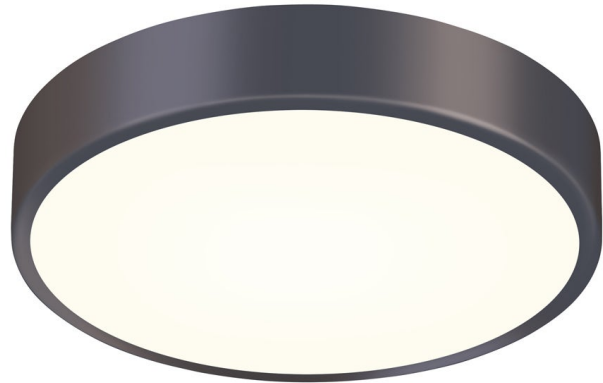

PI

2746.32

A family of geometric chandeliers and flush mounts, Pi includes pared-down circular and square profiles that emit atmospheric light in an unobtrusive, utilitarian way. In the chandelier version, the large block shapes are available with both open and closed silhouettes. In multiple sizes and finishes of Satin White, Bright Satin Aluminum, and Satin Black, this family provides sleek contemporary lighting for expansive spaces.

FINISHES

Black Bronze

DIMENSIONS / SPECS

Height: 2"

Width/Diameter: 12"

Canopy/Backplate: 12"

Canopy/Backplate Shape: Round

Sloped Ceiling Compatible: No

Living Finish: No

Uplight Only: No

Shade 1: Metal

Shade 1 Finish: Black Bronze

Shade 2: Diffuser

Shade 2 Finish: White

ELECTRICAL

Bulb 1

Bulb Included: N/A

Socket: Integrated LED

Bulb Type: LED

Max Wattage: 22

Bulb Quantity: 1

Dimmer Type: ELV, TRIAC

Gem Box Required (2"x3"): No

Dark Sky: No

CRI: 90

Color Temp.: 3000k

Lumens: 1286

Title 24: No

Field Serviceable: No

Initial Lumens: 2000

IP Rating: N/A

SHIPPING

Carton 1: 15" x 15" x 5"

Carton 1 Weight: 4lb

Shipping Method: Ground

Country of Origin: