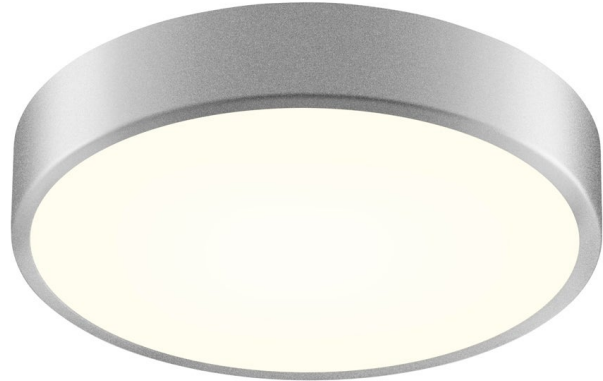

PI

2746.16

A family of geometric chandeliers and flush mounts, Pi includes pared-down circular and square profiles that emit atmospheric light in an unobtrusive, utilitarian way. In the chandelier version, the large block shapes are available with both open and closed silhouettes. In multiple sizes and finishes of Satin White, Bright Satin Aluminum, and Satin Black, this family provides sleek contemporary lighting for expansive spaces.

FINISHES

Bright Satin Aluminum

DIMENSIONS / SPECS

Height: 2"

Width/Diameter: 12"

Canopy/Backplate: 12"

Canopy/Backplate Shape: Round

Sloped Ceiling Compatible: No

Living Finish: No

Uplight Only: No

Shade 1: Metal

Shade 1 Finish: Bright Satin Aluminum

Shade 2: Diffuser

Shade 2 Finish: White

ELECTRICAL

Bulb 1

Bulb Included: N/A

Socket: Integrated LED

Bulb Type: LED

Max Wattage: 22

Bulb Quantity: 1

Dimmer Type: ELV, TRIAC

Gem Box Required (2"x3"): No

Dark Sky: No

CRI: 90

Color Temp.: 3000k

Lumens: 1286

Title 24: No

Field Serviceable: No

Initial Lumens: 2000

IP Rating: N/A

SHIPPING

Carton 1: 15" x 15" x 5"

Carton 1 Weight: 4lb

Shipping Method: Ground

Country of Origin: