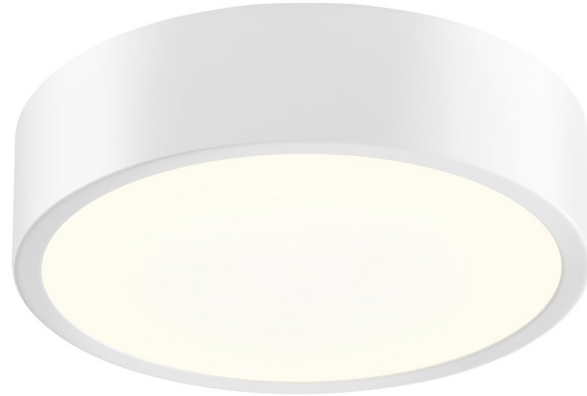

PI

2745.98

A family of geometric chandeliers and flush mounts, Pi includes pared-down circular and square profiles that emit atmospheric light in an unobtrusive, utilitarian way. In the chandelier version, the large block shapes are available with both open and closed silhouettes. In multiple sizes and finishes of Satin White, Bright Satin Aluminum, and Satin Black, this family provides sleek contemporary lighting for expansive spaces.

FINISHES

TEXTURE WHITE

DIMENSIONS / SPECS

Height: 2"

Width/Diameter: 8"

Canopy/Backplate: 8"

Canopy/Backplate Shape: Round

Sloped Ceiling Compatible: No

Living Finish: No

Uplight Only: No

Shade 1: Metal

Shade 1 Finish: Textured White

Shade 2: Diffuser

Shade 2 Finish: White

ELECTRICAL

Bulb 1

Bulb Included: N/A

Socket: Integrated LED

Bulb Type: LED

Max Wattage: 20

Bulb Quantity: 1

Dimmer Type: ELV, TRIAC

Gem Box Required (2"x3"): No

Dark Sky: No

CRI: 90

Color Temp.: 3000k

Lumens: 1007

Title 24: No

Field Serviceable: No

Initial Lumens: 1800

IP Rating: N/A

SHIPPING

Carton 1: 12" x 11" x 5"

Carton 1 Weight: 3lb

Shipping Method: Ground

Country of Origin: