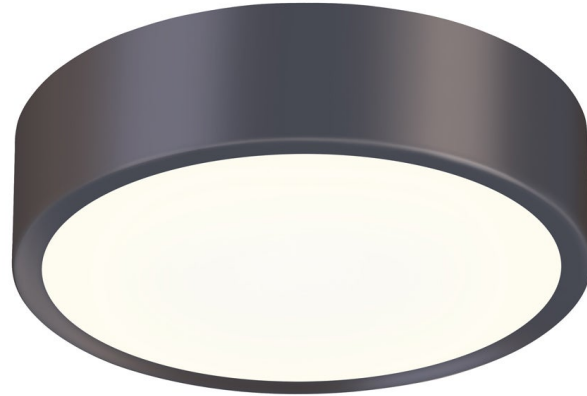

PI

2745.32

A family of geometric chandeliers and flush mounts, Pi includes pared-down circular and square profiles that emit atmospheric light in an unobtrusive, utilitarian way. In the chandelier version, the large block shapes are available with both open and closed silhouettes. In multiple sizes and finishes of Satin White, Bright Satin Aluminum, and Satin Black, this family provides sleek contemporary lighting for expansive spaces.

FINISHES

Black Bronze

DIMENSIONS / SPECS

Height: 2"

Width/Diameter: 8"

Canopy/Backplate: 8"

Canopy/Backplate Shape: Round

Sloped Ceiling Compatible: No

Living Finish: No

Uplight Only: No

Shade 1: Metal

Shade 1 Finish: Black Bronze

Shade 2: Diffuser

Shade 2 Finish: White

ELECTRICAL

Bulb 1

Bulb Included: N/A

Socket: Integrated LED

Bulb Type: LED

Max Wattage: 20

Bulb Quantity: 1

Dimmer Type: ELV, TRIAC

Gem Box Required (2"x3"): No

Dark Sky: No

CRI: 90

Color Temp.: 3000k

Lumens: 1007

Title 24: No

Field Serviceable: No

Initial Lumens: 1800

IP Rating: N/A

SHIPPING

Carton 1: 12" x 11" x 5"

Carton 1 Weight: 3lb

Shipping Method: Ground

Country of Origin: