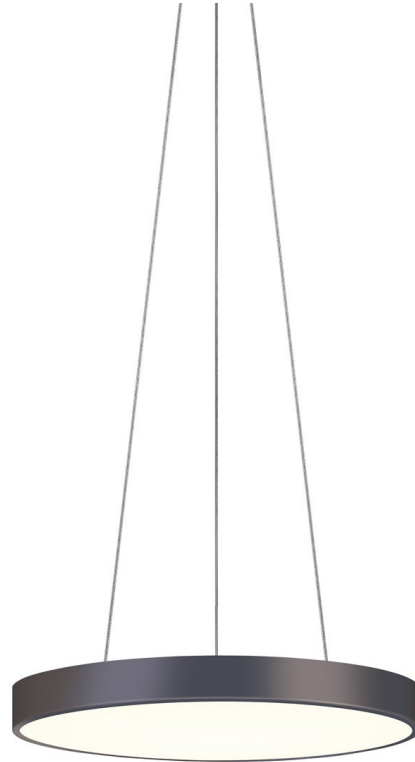

PI

2742.32

A family of geometric chandeliers and flush mounts, Pi includes pared-down circular and square profiles that emit atmospheric light in an unobtrusive, utilitarian way. In the chandelier version, the large block shapes are available with both open and closed silhouettes. In multiple sizes and finishes of Satin White, Bright Satin Aluminum, and Satin Black, this family provides sleek contemporary lighting for expansive spaces.

FINISHES

Black Bronze

DIMENSIONS / SPECS

Height: 2"
Width/Diameter: 20"
Minimum Height: 11"
Maximum Height: 76"
Canopy/Backplate: 5.5"
Hanging Type: 6' Adjustable Cord/Cable
Canopy/Backplate Shape: Round
Sloped Ceiling Compatible: Yes
Living Finish: No
Uplight Only: No

Shade 1: Metal
Shade 1 Finish: Black Bronze
Shade 2: Diffuser
Shade 2 Finish: White

ELECTRICAL

Bulb 1

Bulb Included: N/A
Socket: Integrated LED
Bulb Type: LED
Max Wattage: 50
Bulb Quantity: 1
Wire Length: 72"
Cord Type: Aircraft Cable/Coax Cable
Dimmer Type: ELV, TRIAC, 0-10 VOLT
Gem Box Required (2"x3"): No
Dark Sky: No
CRI: 90
Color Temp.: 3000k
Lumens: 3078
Title 24: No
Field Serviceable: No
Initial Lumens: 4700
IP Rating: N/A