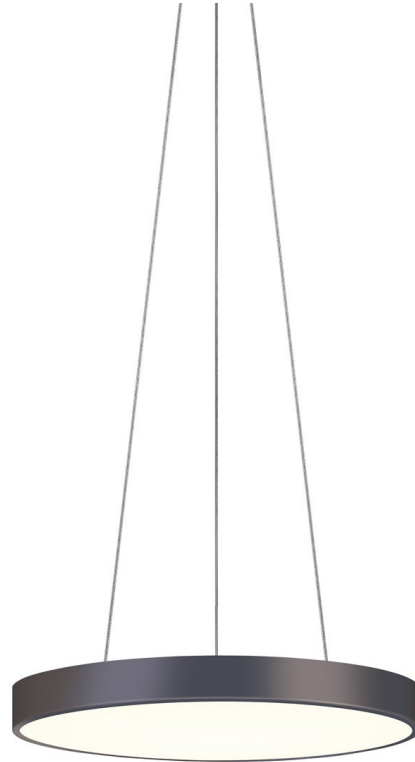

PI

2742.32-J20

A family of geometric chandeliers and flush mounts, Pi includes pared-down circular and square profiles that emit atmospheric light in an unobtrusive, utilitarian way. In the chandelier version, the large block shapes are available with both open and closed silhouettes. In multiple sizes and finishes of Satin White, Bright Satin Aluminum, and Satin Black, this family provides sleek contemporary lighting for expansive spaces.

FINISHES

Black Bronze

DIMENSIONS / SPECS

Height: 2"
Width/Diameter: 20"
Minimum Height: 11"
Maximum Height: 244"
Canopy/Backplate: 5.5"
Hanging Type: 20' Adjustable Cord/Cable
Canopy/Backplate Shape: Round
Sloped Ceiling Compatible: Yes
Living Finish: No
Uplight Only: No

Shade 1: Metal
Shade 1 Finish: Black Bronze
Shade 2: Diffuser
Shade 2 Finish: White

ELECTRICAL

Bulb 1

Bulb Included: N/A
Socket: Integrated LED
Bulb Type: LED
Max Wattage: 50
Bulb Quantity: 1
Wire Length: 240"
Cord Type: Aircraft Cable/Coax Cable
Dimmer Type: ELV, TRIAC, 0-10 VOLT
Gem Box Required (2"x3"): No
Dark Sky: No
CRI: 90
Color Temp.: 3000k
Lumens: 3078
Title 24: No
Field Serviceable: No
Initial Lumens: 4700
IP Rating: N/A

SHIPPING

Carton 1: 24" x 24" x 6"
Carton 1 Weight: 12lb
Shipping Method: Ground
Country of Origin: