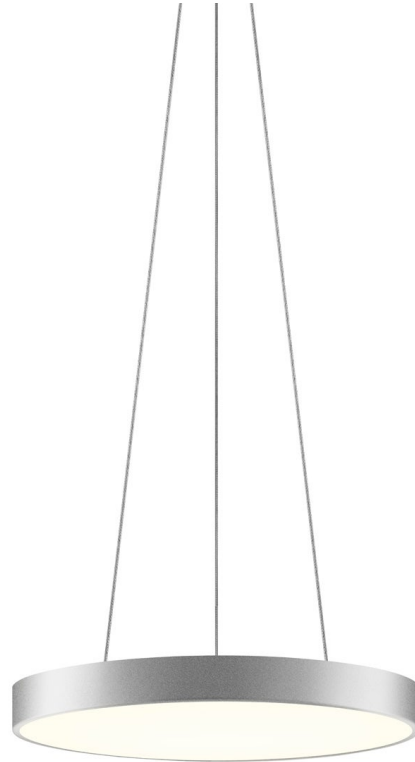

PI

2742.16

A family of geometric chandeliers and flush mounts, Pi includes pared-down circular and square profiles that emit atmospheric light in an unobtrusive, utilitarian way. In the chandelier version, the large block shapes are available with both open and closed silhouettes. In multiple sizes and finishes of Satin White, Bright Satin Aluminum, and Satin Black, this family provides sleek contemporary lighting for expansive spaces.

FINISHES

Bright Satin Aluminum

DIMENSIONS / SPECS

Height: 2"
Width/Diameter: 20"
Minimum Height: 11"
Maximum Height: 76"
Canopy/Backplate: 5.5"
Hanging Type: 6' Adjustable Cord/Cable
Canopy/Backplate Shape: Round
Sloped Ceiling Compatible: Yes
Living Finish: No
Uplight Only: No

Shade 1: Metal
Shade 1 Finish: Bright Satin Aluminum
Shade 2: Diffuser
Shade 2 Finish: White

ELECTRICAL

Bulb 1
Bulb Included: N/A
Socket: Integrated LED
Bulb Type: LED
Max Wattage: 50
Bulb Quantity: 1
Wire Length: 72"
Cord Type: Aircraft Cable/Coax Cable
Dimmer Type: ELV, TRIAC, 0-10 VOLT
Gem Box Required (2"x3"): No
Dark Sky: No
CRI: 90
Color Temp.: 3000k
Lumens: 3078
Title 24: No
Field Serviceable: No
Initial Lumens: 4700
IP Rating: N/A