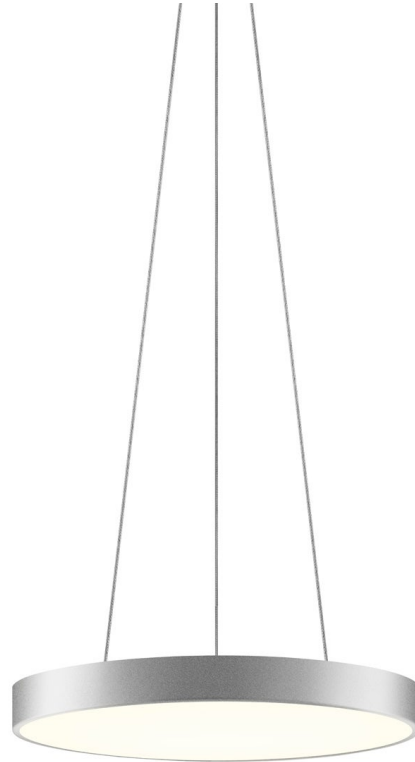

PI

2742.16-J20

A family of geometric chandeliers and flush mounts, Pi includes pared-down circular and square profiles that emit atmospheric light in an unobtrusive, utilitarian way. In the chandelier version, the large block shapes are available with both open and closed silhouettes. In multiple sizes and finishes of Satin White, Bright Satin Aluminum, and Satin Black, this family provides sleek contemporary lighting for expansive spaces.

FINISHES

Bright Satin Aluminum

DIMENSIONS / SPECS

Height: 2"
Width/Diameter: 20"
Minimum Height: 11"
Maximum Height: 244"
Canopy/Backplate: 5.5"
Hanging Type: 20' Adjustable Cord/Cable
Canopy/Backplate Shape: Round
Sloped Ceiling Compatible: Yes
Living Finish: No
Uplight Only: No

Shade 1: Metal
Shade 1 Finish: Bright Satin Aluminum
Shade 2: Diffuser
Shade 2 Finish: White

ELECTRICAL

Bulb 1
Bulb Included: N/A
Socket: Integrated LED
Bulb Type: LED
Max Wattage: 50
Bulb Quantity: 1
Wire Length: 240"
Cord Type: Aircraft Cable/Coax Cable
Dimmer Type: ELV, TRIAC, 0-10 VOLT
Gem Box Required (2"x3"): No
Dark Sky: No
CRI: 90
Color Temp.: 3000k
Lumens: 3078
Title 24: No
Field Serviceable: No
Initial Lumens: 4700
IP Rating: N/A