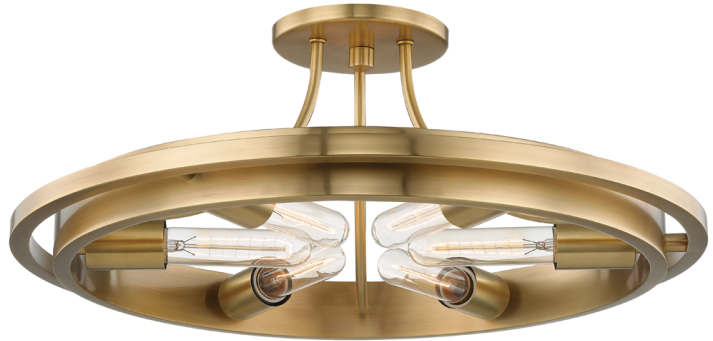

CHAMBERS

2721-AGB

FINISHES

AGED BRASS (AGB)
AGED BRASS/OLD BRONZE (AOB)
POLISHED NICKEL (PN)
Coastal Suitable Finish (EPM): No

DIMENSIONS

Height: 8"
Width/Diameter: 21"
Canopy/Backplate: 5.5"
Product Weight: 4lb
Canopy/Backplate Shape: Round
Sloped Ceiling Compatible: No
Living Finish: No
Uplight Only: No

Shade

Shade 1:

ELECTRICAL

Bulb 1

Bulb Included: No
Socket: E26 Medium Base
Bulb Type: T10-5.5
Max Wattage: 60
Bulb Quantity: 6
Bulb Included: No
Wire Length: 120"
Switch Type: N/A
Gem Box Required (2"x3"): No
Dark Sky: No