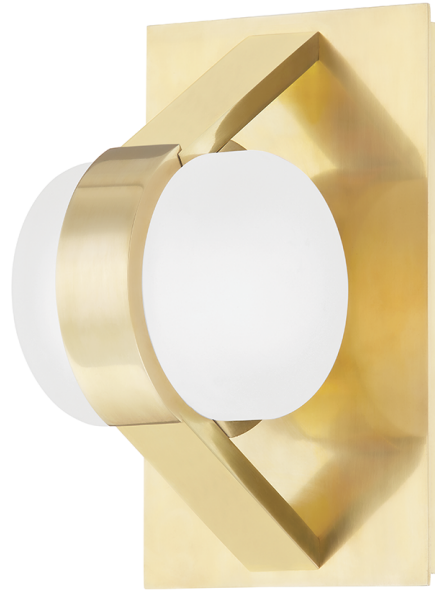

# ORBIT

2700-AGB

Start a conversation with this statement-making design. A study in shapes, Orbit combines sharp angles with cylindrical shades adding a sense of movement and wonder to any room. Integrated LED lights softly glow from within each opal glass diffuser. The chandelier can be mounted close to the ceiling and the sconce can be mounted horizontally or vertically. Available in a shiny Polished Nickel or a more subdued Aged Brass finish.

## FINISHES

AGED BRASS (AGB)  
POLISHED NICKEL (PN)

## DIMENSIONS

Height: 8"

Width/Diameter: 4.75"

Canopy/Backplate: 0"

Hanging Type:

Product Weight: 4lb

## GLASS

Attachment:

Glass 1:

Glass 2: