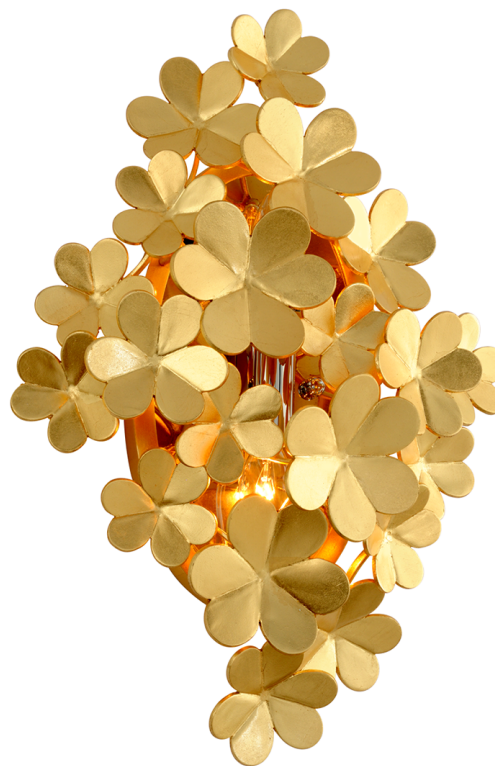

GIGI

260-14-GL

FINISHES

GOLD LEAF (GL)

DIMENSIONS

Height: 17.75"

Width/Diameter: 12.5"

Canopy/Backplate: 0"

Hanging Type:

Product Weight: 9lb

GLASS

Attachment:

Glass 1:

Glass 2:

LAMPING

Bulb 1

Bulb Included: No

Socket: E12 Candelabra Base

Bulb: 2 • 60 Watt Max

Voltage: 120

UL Rating: UL Dry

Gem Box: Not Required

SHIPPING

Carton 1: 21" x 15" x 10"