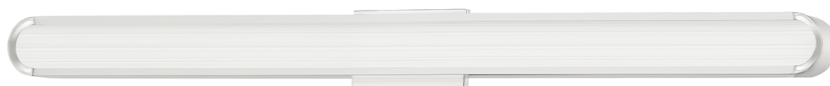

STARKEY

2532-PN

Subtle details take this streamlined LED fixture beyond the bathroom. A ribbed glass front panel, forged brass detail at the ends, beveled edges, a small backplate and an overall sleek, sophisticated look make Starkey ideal for almost any room in the home. Starkey can be mounted horizontally or vertically, adding to its versatility. Available in three sizes and two finishes.

FINISHES

AGED BRASS (AGB)

POLISHED NICKEL (PN)

Coastal Suitable Finish (EPM): No

DIMENSIONS

Height: 2"

Width/Diameter: 2.75"

Length: 32.5"

Product Weight: 4.41lb

Extension: 2"

Top to Center: 1.5"

Canopy/Backplate Shape: Rectangle

Sloped Ceiling Compatible: No

Living Finish: No

Uplight Only: No

Shade

Shade 1 Top Width: 2"

Shade 1 Bottom L/W: 0" / 2"

Shade 1 Height: 31.75"

ELECTRICAL

Bulb 1

Bulb Included: N/A

Socket: Integrated LED

Max Wattage: 22