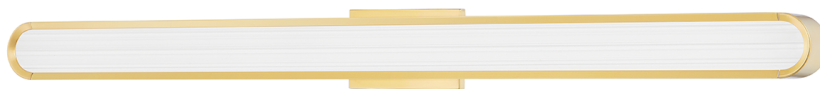

STARKEY

2532-AGB

Subtle details take this streamlined LED fixture beyond the bathroom. A ribbed glass front panel, forged brass detail at the ends, beveled edges, a small backplate and an overall sleek, sophisticated look make Starkey ideal for almost any room in the home. Starkey can be mounted horizontally or vertically, adding to its versatility. Available in three sizes and two finishes.

FINISHES

AGED BRASS (AGB)

POLISHED NICKEL (PN)

Coastal Suitable Finish (EPM): No

DIMENSIONS

Height: 2"

Width/Diameter: 2.75"

Length: 32.5"

Product Weight: 4.41lb

Extension: 2"

Top to Center: 1.5"

Canopy/Backplate Shape: Rectangle

Sloped Ceiling Compatible: No

Living Finish: No

Uplight Only: No

Shade

Shade 1: Glass

Shade 1 Top Width: 2"

Shade 1 Bottom L/W: 0" / 2"

Shade 1 Height: 31.75"

ELECTRICAL

Bulb 1

Bulb Included: N/A

Socket: **Integrated LED**