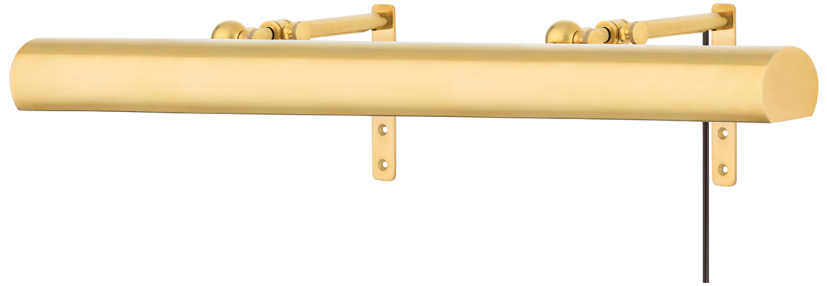

VERNON

2430-AGB

With a side-profile like a rising sun and handsome knurled pins so you can adjust both the length of its extension and the tilt of its smooth shade, Vernon is designed to illuminate your prized acquisitions. Different lengths and finishes accommodate paintings and personal treasures of various sizes. Vernon comes with a cord featuring an in-line switch; it may only be plugged into a standard electrical outlet on the wall. Since it may not be hardwired, it's an excellent picture light for those like to often change things up.

FINISHES

AGED BRASS

DIMENSIONS

Height: 5"

Width/Diameter: 30"

Canopy/Backplate: 0.75"

Product Weight: 2lb

Extension: 11"

Top to Center: 2.5"

Canopy/Backplate Shape: Rectangle

Sloped Ceiling Compatible: No

Living Finish: No

Uplight Only: Yes

Shade

Shade 1: Brass

Shade 1 Finish: Aged Brass

Shade 1 Bottom L/W: 0" / 30"

Shade 1 Height: 2"

ELECTRICAL

Bulb 1

Bulb Included: No

Socket: E26 Medium Base

Bulb Type: T10-5.5

Max Wattage: 25