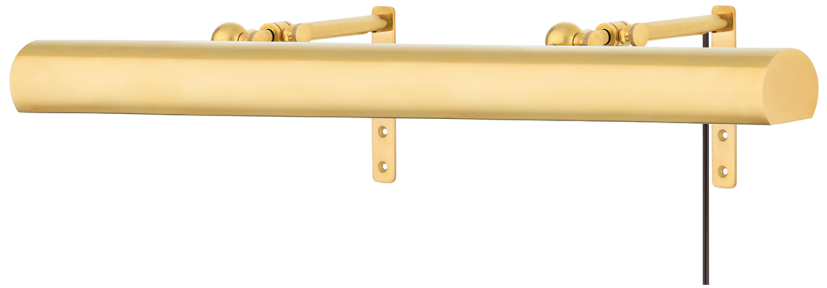

VERNON

2430-AGB

With a side-profile like a rising sun and handsome knurled pins so you can adjust both the length of its extension and the tilt of its smooth shade, Vernon is designed to illuminate your prized acquisitions. Different lengths and finishes accommodate paintings and personal treasures of various sizes. Vernon comes with a cord featuring an in-line switch; it may only be plugged into a standard electrical outlet on the wall. Since it may not be hardwired, it's an excellent picture light for those like to often change things up.

FINISHES

AGED BRASS (AGB)

DISTRESSED BRONZE (DB)

Coastal Suitable Finish (EPM): No

DIMENSIONS

Height: 5"

Width/Diameter: 30"

Minimum Height: 8.5"

Maximum Height: 11"

Product Weight: 2lb

Extension: 11"

Top to Center: 2.5"

Canopy/Backplate Shape: Rectangle

Sloped Ceiling Compatible: No

Living Finish: No

Uplight Only: Yes

Shade

Attachment: N/A

Shade 1: Brass

Shade 1 Finish: Aged Brass

Shade 1 Bottom L/W: 0" / 30"

Shade 1 Height: 2"

ELECTRICAL

Bulb 1