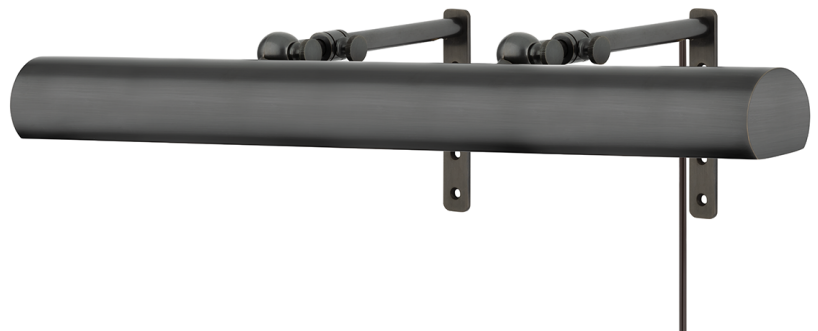

VERNON

2424-DB

With a side-profile like a rising sun and handsome knurled pins so you can adjust both the length of its extension and the tilt of its smooth shade, Vernon is designed to illuminate your prized acquisitions. Different lengths and finishes accommodate paintings and personal treasures of various sizes. Vernon comes with a cord featuring an in-line switch; it may only be plugged into a standard electrical outlet on the wall. Since it may not be hardwired, it's an excellent picture light for those like to often change things up.

FINISHES

AGED BRASS (AGB)
DISTRESSED BRONZE (DB)

DIMENSIONS

Height: 5"
Width/Diameter: 24"
Minimum Height: 8.5"
Maximum Height: 11"
Canopy/Backplate: 0"
Hanging Type:
Product Weight: 2lb

GLASS

Attachment: N/A
Glass 1: Brass
Glass 2:

LAMPING

Bulb 1
Bulb Included: No
Socket: E26 Medium Base
Bulb: T10-5.5 • 3 • 25 Watt Max
Voltage: 120 VAC
UL Rating: UL Damp

SHIPPING

Carton 1: 27" x 12" x 6"
Carton 1 Weight: 5lb
Shipping Method: Ground