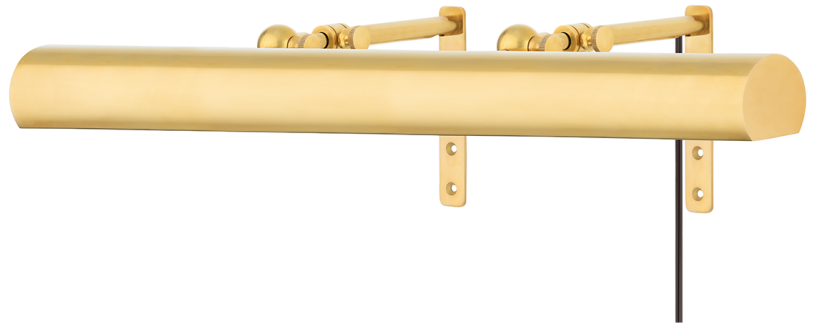

VERNON

2424-AGB

With a side-profile like a rising sun and handsome knurled pins so you can adjust both the length of its extension and the tilt of its smooth shade, Vernon is designed to illuminate your prized acquisitions. Different lengths and finishes accommodate paintings and personal treasures of various sizes. Vernon comes with a cord featuring an in-line switch; it may only be plugged into a standard electrical outlet on the wall. Since it may not be hardwired, it's an excellent picture light for those like to often change things up.

FINISHES

AGED BRASS

DIMENSIONS

Height: 5"

Width/Diameter: 24"

Canopy/Backplate: 0.75"

Product Weight: 2lb

Extension: 11"

Top to Center: 2.5"

Canopy/Backplate Shape: Rectangle

Sloped Ceiling Compatible: No

Living Finish: No

Uplight Only: Yes

Shade

Shade 1: Brass

Shade 1 Finish: Aged Brass

Shade 1 Bottom L/W: 0" / 24"

Shade 1 Height: 2"

ELECTRICAL

Bulb 1

Bulb Included: No

Socket: E26 Medium Base

Bulb Type: T10-5.5

Max Wattage: 25