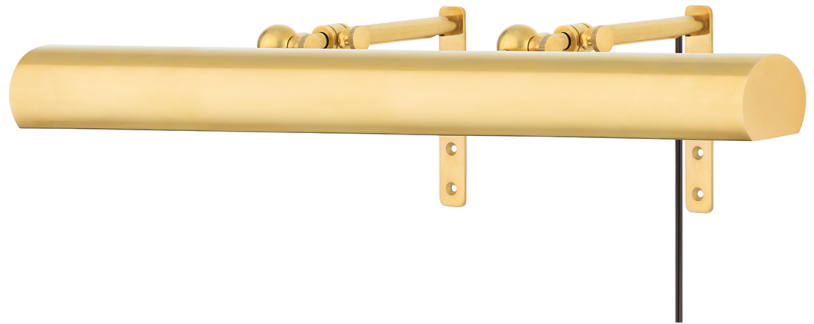

# VERNON

2424-AGB

With a side-profile like a rising sun and handsome knurled pins so you can adjust both the length of its extension and the tilt of its smooth shade, Vernon is designed to illuminate your prized acquisitions. Different lengths and finishes accommodate paintings and personal treasures of various sizes. Vernon comes with a cord featuring an in-line switch; it may only be plugged into a standard electrical outlet on the wall. Since it may not be hardwired, it's an excellent picture light for those like to often change things up.

## DIMENSIONS

Height: 5"

Width/Diameter: 24"

Minimum Height: 8.5"

Maximum Height: 11"

Product Weight: 2lb

Extension: 11"

Top to Center: 2.5"

Canopy/Backplate Shape: Rectangle

Sloped Ceiling Compatible: No

Living Finish: No

Uplight Only: Yes

## Shade

Attachment: N/A

Shade 1: Brass

Shade 1 Finish: Aged Brass

Shade 1 Bottom L/W: 0" / 24"

Shade 1 Height: 2"