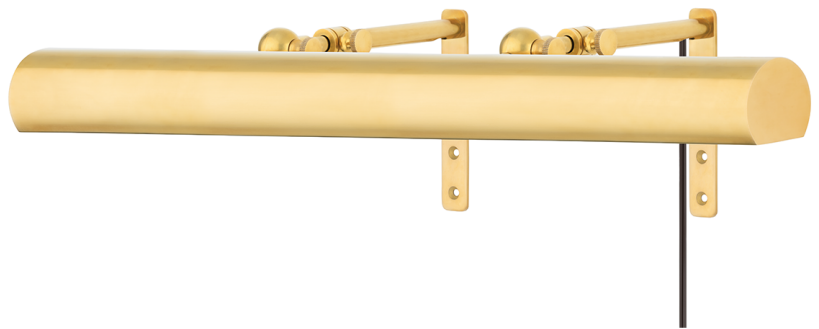

VERNON

2424-AGB

With a side-profile like a rising sun and handsome knurled pins so you can adjust both the length of its extension and the tilt of its smooth shade, Vernon is designed to illuminate your prized acquisitions. Different lengths and finishes accommodate paintings and personal treasures of various sizes. Vernon comes with a cord featuring an in-line switch; it may only be plugged into a standard electrical outlet on the wall. Since it may not be hardwired, it's an excellent picture light for those like to often change things up.

FINISHES

AGED BRASS (AGB)
DISTRESSED BRONZE (DB)

DIMENSIONS

Height: 5"
Width/Diameter: 24"
Minimum Height: 8.5"
Maximum Height: 11"
Canopy/Backplate: 0"
Hanging Type:
Product Weight: 2lb

GLASS

Attachment: N/A
Glass 1: Brass
Glass 2:

LAMPING

Bulb 1
Bulb Included: No
Socket: E26 Medium Base
Bulb: T10-5.5 • 3 • 25 Watt Max
Voltage: 120 VAC
UL Rating: UL Damp

SHIPPING

Carton 1: 27" x 12" x 6"
Carton 1 Weight: 5lb
Shipping Method: Ground