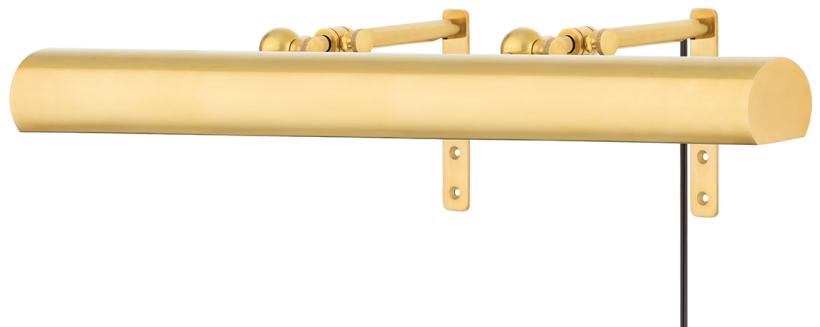

VERNON

2424-AGB

With a side-profile like a rising sun and handsome knurled pins so you can adjust both the length of its extension and the tilt of its smooth shade, Vernon is designed to illuminate your prized acquisitions. Different lengths and finishes accommodate paintings and personal treasures of various sizes. Vernon comes with a cord featuring an in-line switch; it may only be plugged into a standard electrical outlet on the wall. Since it may not be hardwired, it's an excellent picture light for those like to often change things up.

FINISHES

AGED BRASS (AGB)
DISTRESSED BRONZE (DB)

DIMENSIONS

Height: 5"
Width/Diameter: 24"
Minimum Height: 8.5"
Maximum Height: 11"
Canopy/Backplate: 0"
Hanging Type:
Product Weight: 2lb

GLASS

Attachment: N/A
Glass 1: Brass
Glass 2: