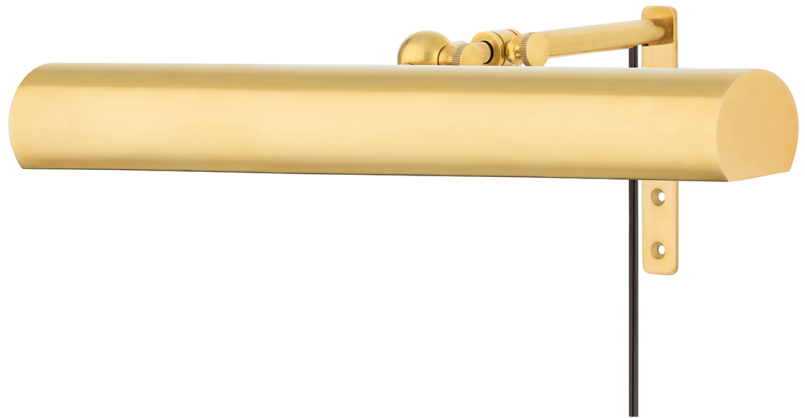

VERNON

2416-AGB

With a side-profile like a rising sun and handsome knurled pins so you can adjust both the length of its extension and the tilt of its smooth shade, Vernon is designed to illuminate your prized acquisitions. Different lengths and finishes accommodate paintings and personal treasures of various sizes. Vernon comes with a cord featuring an in-line switch; it may only be plugged into a standard electrical outlet on the wall. Since it may not be hardwired, it's an excellent picture light for those like to often change things up.

FINISHES

AGED BRASS (AGB)
DISTRESSED BRONZE (DB)

DIMENSIONS

Height: 5"
Width/Diameter: 16"
Minimum Height: 8.5"
Maximum Height: 11"
Canopy/Backplate: 0"
Hanging Type:
Product Weight: 2lb

GLASS

Attachment: N/A
Glass 1: Brass
Glass 2: