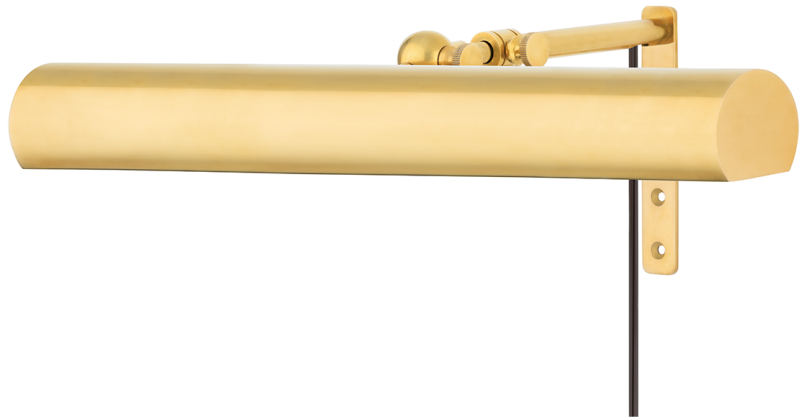

VERNON

2416-AGB

With a side-profile like a rising sun and handsome knurled pins so you can adjust both the length of its extension and the tilt of its smooth shade, Vernon is designed to illuminate your prized acquisitions. Different lengths and finishes accommodate paintings and personal treasures of various sizes. Vernon comes with a cord featuring an in-line switch; it may only be plugged into a standard electrical outlet on the wall. Since it may not be hardwired, it's an excellent picture light for those like to often change things up.

FINISHES

Aged Brass (AGB)
Distressed Bronze (DB)

DIMENSIONS

Height: 5"
Width/Diameter: 16"
Minimum Height: 8.5"
Maximum Height: 11"
Canopy/Backplate: 0"
Hanging Type:
Product Weight: 2lb

GLASS

Attachment: N/A
Glass 1: Brass
Glass 2: