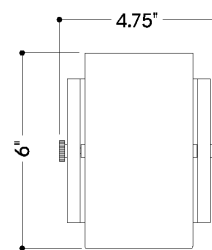

## DIMENSIONS

Height: 6"  
Width/Diameter: 4.75"  
Canopy/Backplate: 4.25"  
Product Weight: 3.17lb  
Extension: 5.5"  
Top to Center: 3"  
Canopy/Backplate Shape: Square  
Sloped Ceiling Compatible: No  
Living Finish: No  
Uplight Only: No

### Bulb 1

Bulb Included: No  
Socket: GU10  
Bulb Type: MR16  
Max Wattage: 10  
Bulb Quantity: 1  
Wire Length: 7"  
Cord Type: B & W TEFLON W/ GROUND WIRE  
Gem Box Required (2"x3"): No  
Dark Sky: No

## SHIPPING

Carton 1: 9" x 8" x 8"  
Carton 1 Weight: 4lb  
Shipping Method: Ground  
Country of Origin: VN

TOP

FRONT

SIDE