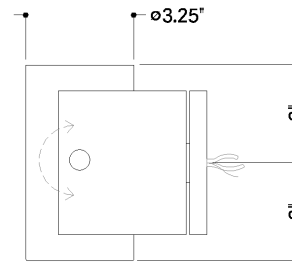

## DIMENSIONS

Height: 6"  
Width/Diameter: 4.75"  
Canopy/Backplate: 4.25"  
Product Weight: 3.17lb  
Extension: 5.5"  
Top to Center: 3"  
Canopy/Backplate Shape: Square  
Sloped Ceiling Compatible: No  
Living Finish: No  
Uplight Only: No

## SHIPPING

Carton 1: 9" x 8" x 8"  
Carton 1 Weight: 4lb  
Shipping Method: Ground  
Country of Origin: VN

TOP

FRONT

SIDE