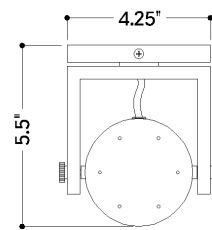

## DIMENSIONS

Height: 6"  
Width/Diameter: 4.75"  
Canopy/Backplate: 4.25"  
Product Weight: 3.17lb  
Extension: 5.5"  
Top to Center: 3"  
Canopy/Backplate Shape: Square  
Sloped Ceiling Compatible: No  
Living Finish: No  
Uplight Only: No

### Bulb 1

Bulb Included: No  
Socket: GU10  
Bulb Type: MR16  
Max Wattage: 10  
Bulb Quantity: 1  
Wire Length: 7"  
Cord Type: B & W TEFLON W/ GROUND WIRE  
Gem Box Required (2"x3"): No  
Dark Sky: No

## SHIPPING

Carton 1: 9" x 8" x 8"  
Carton 1 Weight: 4lb  
Shipping Method: Ground  
Country of Origin: VN

TOP

FRONT

SIDE