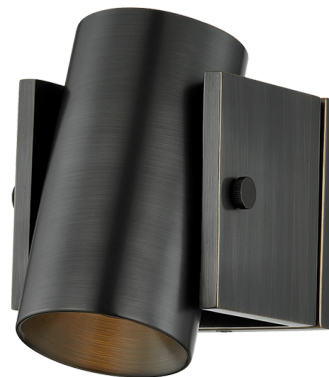

# NOWRA

2306-DB

A luxurious basic featuring strong geometries and an adjustable shade. This single-light sconce serves as a compact spotlight, allowing you to customize its direction as needed. Available in Aged Brass and Distressed Bronze finishes, Nowra takes up minimal space but provides maximum efficiency.

## FINISHES

AGED BRASS (AGB)  
DISTRESSED BRONZE (DB)

## DIMENSIONS

Height: 6"  
Width/Diameter: 4.75"  
Length: "  
Minimum Height: "  
Maximum Height: "  
Canopy/Backplate: 4.25"  
Hanging Type:  
Product Weight: 3.17lb