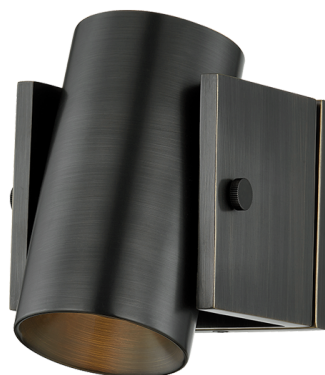

NOWRA

2306-DB

A luxurious basic featuring strong geometries and an adjustable shade. This single-light sconce serves as a compact spotlight, allowing you to customize its direction as needed. Available in Aged Brass and Distressed Bronze finishes, Nowra takes up minimal space but provides maximum efficiency.

FINISHES

DISTRESSED BRONZE

Coastal Suitable Finish (EPM): No

DIMENSIONS

Height: 6"

Width/Diameter: 4.75"

Canopy/Backplate: 4.25"

Product Weight: 3.17lb

Extension: 5.5"

Top to Center: 3"

Canopy/Backplate Shape: Square

Sloped Ceiling Compatible: No

Living Finish: No

Uplight Only: No

Shade

ELECTRICAL

Bulb 1

Bulb Included: No

Socket: GU10

Bulb Type: MR16

Max Wattage: 10

Bulb Quantity: 1

Bulb Included: No

Wire Length: 7"

Cord Type: B & W TEFLON W/ GROUND WIRE

Gem Box Required (2"x3"): No

Dark Sky: No

SHIPPING

Carton 1: 9" x 8" x 8"

Carton 1 Weight: 4lb

Shipping Method: Ground

Country of Origin: CN