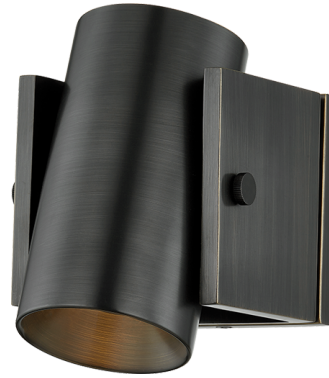

# NOWRA

2306-DB

A luxurious basic featuring strong geometries and an adjustable shade. This single-light sconce serves as a compact spotlight, allowing you to customize its direction as needed. Available in Aged Brass and Distressed Bronze finishes, Nowra takes up minimal space but provides maximum efficiency.

## FINISHES

---

AGED BRASS (AGB)  
DISTRESSED BRONZE (DB)

## DIMENSIONS

---

Height: 6"  
Width/Diameter: 4.75"  
Length: "  
Minimum Height: "  
Maximum Height: "  
Canopy/Backplate: 4.25"  
Hanging Type:  
Product Weight: 3.17lb