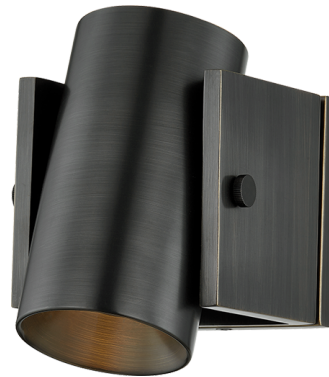

# NOWRA

2306-DB

A luxurious basic featuring strong geometries and an adjustable shade. This single-light sconce serves as a compact spotlight, allowing you to customize its direction as needed. Available in Aged Brass and Distressed Bronze finishes, Nowra takes up minimal space but provides maximum efficiency.

## FINISHES

AGED BRASS (AGB)  
DISTRESSED BRONZE (DB)

## DIMENSIONS

Height: 6"  
Width/Diameter: 4.75"  
Length: "  
Minimum Height: "  
Maximum Height: "  
Canopy/Backplate: 4.25"  
Hanging Type:  
Product Weight: 3.17lb