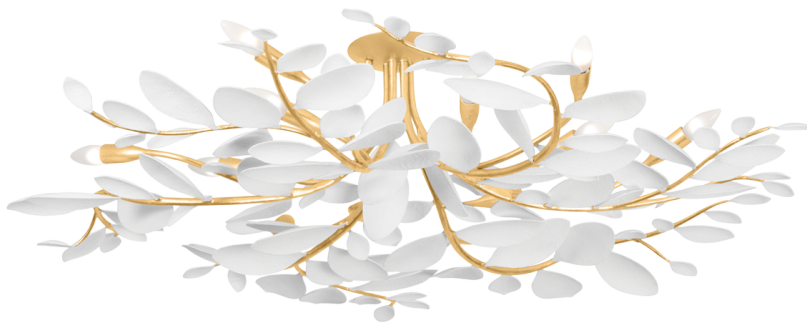

MARABEC

2248-VGL/WP

A sophisticated take on a vine-inspired motif, Marabec shines with natural grace. Leaves sculpted from white plaster provide a clean, modern feel extending from warm Gold Leaf branches. The delicately curved framework imparts a sense of movement, energizing interior spaces. Available as a semi-flush in two sizes or as a wall sconce.

FINISHES

Vintage Gold Leaf/ White Plaster (VGL/WP)

Coastal Suitable Finish (EPM): No

DIMENSIONS

Height: 12.25"

Width/Diameter: 48"

Canopy/Backplate: 6"

Product Weight: 24.3lb

Canopy/Backplate Shape: Round

Sloped Ceiling Compatible: No

Living Finish: No

Uplight Only: No

Shade

ELECTRICAL

Bulb 1

Bulb Included: No

Socket: E12 Candelabra Base

Bulb Type: B11

Max Wattage: 8

Bulb Quantity: 12

Bulb Included: No

Wire Length: 120"

Gem Box Required (2"x3"): No

Dark Sky: No