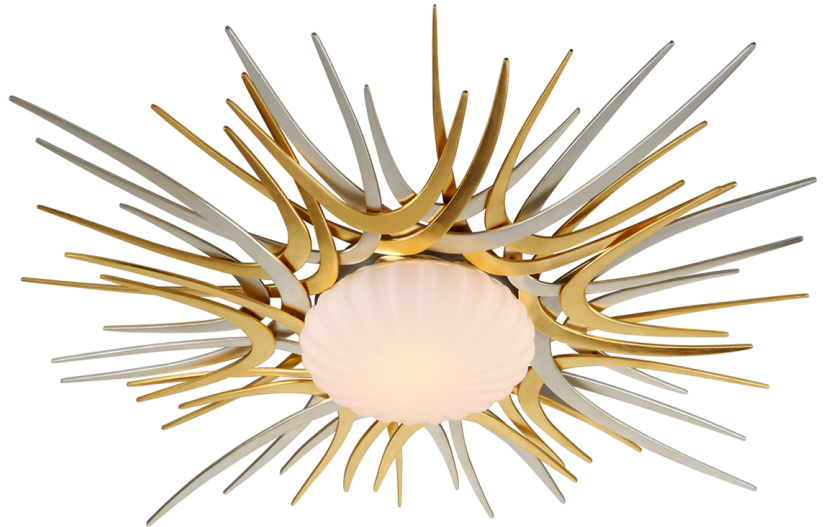

HELIOS

224-33-GL/SL

FINISHES

GOLD AND SILVER LEAF (GOLD AND SILVER LEAF)

DIMENSIONS

Height: 7"

Width/Diameter: 49"

Canopy/Backplate: 10.5"

Hanging Type:

Product Weight: 35.3lb

GLASS

Attachment:

Glass 1: Glass

Glass 2:

LAMPING

Bulb 1