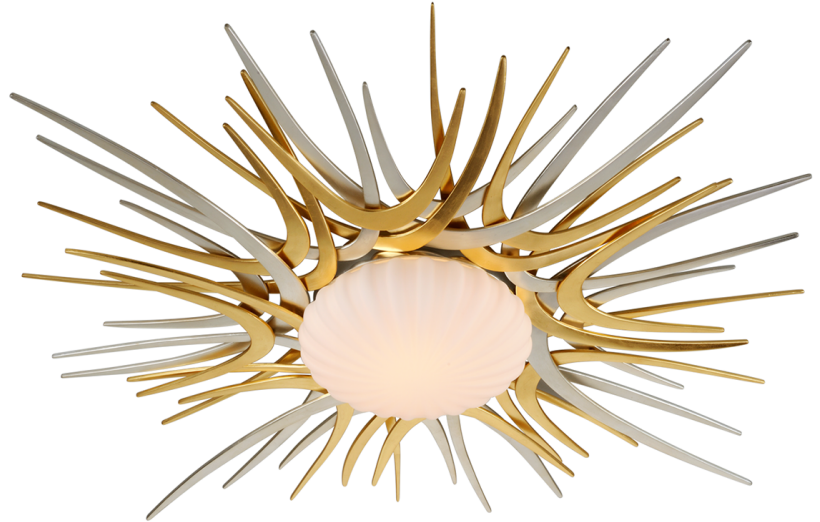

HELIOS

224-33-GL/SL

FINISHES

GOLD AND SILVER LEAF

Coastal Suitable Finish (EPM): No

DIMENSIONS

Height: 7"

Width/Diameter: 49"

Canopy/Backplate: 10.5"

Product Weight: 35.3lb

Canopy/Backplate Shape: Round

Sloped Ceiling Compatible: No

Living Finish: No

Uplight Only: No

Shade

ELECTRICAL

Bulb 1

Bulb Included: N/A

Socket: **Integrated LED**

Max Wattage: 20

Bulb Quantity: 1

Bulb Included: No

Wire Length: 7"

Dimmer Type: ELV, TRIAC

Gem Box Required (2"x3"): No

Dark Sky: No

CRI: 90

Color Temp.: 3000k

Lumens: 900

Title 24: No

Field Serviceable: Yes

SHIPPING

Carton 1: 53" x 53" x 18"

Carton 1 Weight: 81lb

Shipping Method: Truck Only

Country of Origin: PH