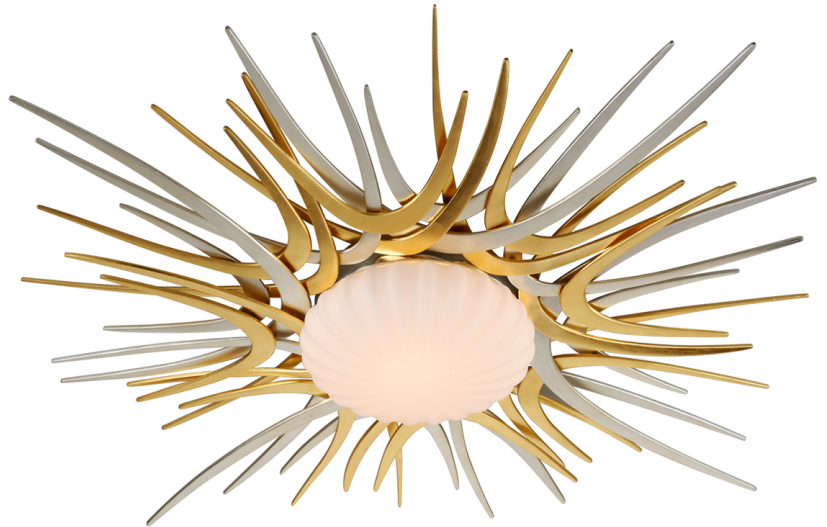

HELIOS

224-33-GL/SL

FINISHES

GOLD AND SILVER LEAF (GOLD AND SILVER LEAF)

DIMENSIONS

Height: 7"

Width/Diameter: 49"

Canopy/Backplate: 10.5"

Hanging Type:

Product Weight: 35.3lb

GLASS

Attachment:

Glass 1: Glass

Glass 2:

LAMPING

Bulb 1

Bulb Included: N/A

Socket: Integrated LED

Bulb: 1 • 20 Watt Max

CRI: 90

Color Temp.: 3000k

Lumens: 900

Title 24: No

Field Serviceable: Yes