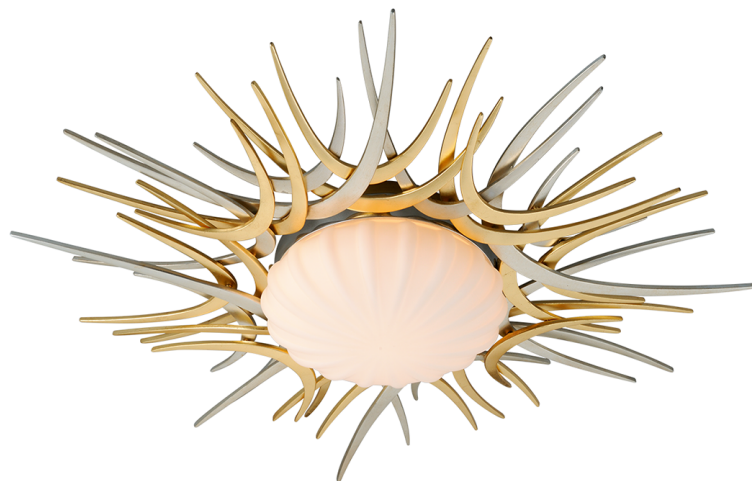

## FINISHES

---

GOLD AND SILVER LEAF (GOLD AND SILVER LEAF)

## DIMENSIONS

---

Height: 5.5"

Width/Diameter: 27"

Canopy/Backplate: 6.75"

Hanging Type:

Product Weight: 13.2lb

## GLASS

---

Attachment:

Glass 1: Glass

Glass 2: