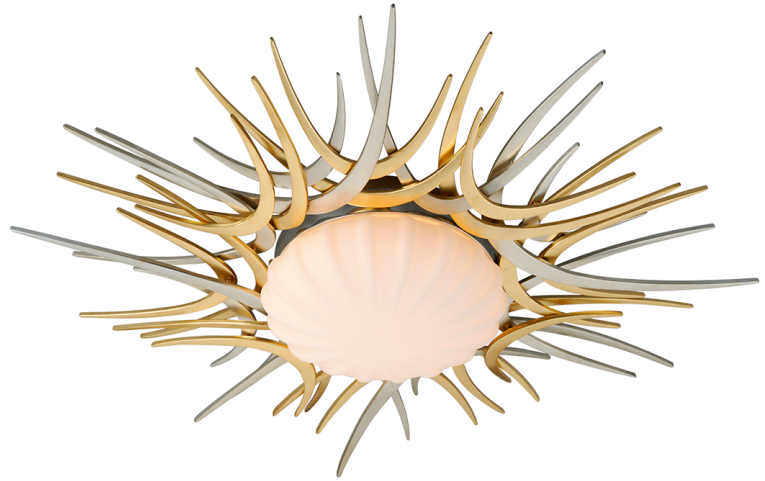

HELIOS

224-31

FINISHES

GOLD AND SILVER LEAF (GOLD AND SILVER LEAF)

DIMENSIONS

Height: 5.5"

Width/Diameter: 27"

Canopy/Backplate: 6.75"

Hanging Type:

Product Weight: 13.2lb

GLASS

Attachment:

Glass 1: Glass

Glass 2:

LAMPING

Bulb 1

Bulb Included: N/A

Socket: Integrated LED

Bulb: 1 • 12 Watt Max

CRI: 90

Color Temp.: 3000k

Lumens: 650

Title 24: No

Field Serviceable: Yes