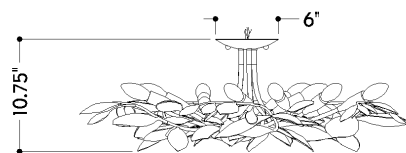

FINISHES

VINTAGE GOLD LEAF w/ WHITE PLASTER

Coastal Suitable Finish (EPM): No

DIMENSIONS

Height: 10.75"

Width/Diameter: 32"

Canopy/Backplate: 6"

Product Weight: 16.5lb

Socket: E12 Candelabra Base

Bulb Type: B11

Max Wattage: 8

Bulb Quantity: 10

Wire Length: 7"

Gem Box Required (2"x3"): No

Dark Sky: No

SHIPPING

Carton 1: 37" x 37" x 16"

Carton 1 Weight: 29lb

Shipping Method: Truck Only

Country of Origin: PH

FRONT

BOTTOM