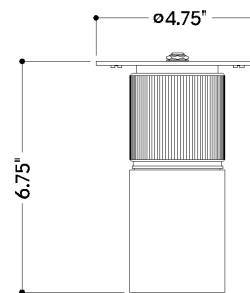

FINISHES

DISTRESSED BRONZE

Coastal Suitable Finish (EPM): No

DIMENSIONS

Height: 7.5"
Width/Diameter: 4.75"
Canopy/Backplate: 4.75"
Product Weight: 1.76lb
Canopy/Backplate Shape: Round
Sloped Ceiling Compatible: No
Living Finish: No
Uplight Only: No

Shade

Shade 1: Glass
Shade 1 Finish: Solite
Shade 1 Top Width: 2.25"
Shade 1 Height: 0.25"

ELECTRICAL

Bulb 1

Bulb Included: No
Socket: GU10
Bulb Type: MR16
Max Wattage: 10
Bulb Quantity: 1
Wire Length: 7"
Cord Type: B & W TEFLON W/ GROUND WIRE
Gem Box Required (2"x3"): No
Dark Sky: No

SHIPPING

Carton 1: 11" x 8" x 8"
Carton 1 Weight: 3lb
Shipping Method: Ground
Country of Origin: VN

FRONT

BOTTOM