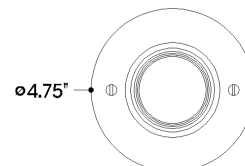

FINISHES

DISTRESSED BRONZE

Coastal Suitable Finish (EPM): No

DIMENSIONS

Height: 7.5"
Width/Diameter: 4.75"
Canopy/Backplate: 4.75"
Product Weight: 1.76lb
Canopy/Backplate Shape: Round
Sloped Ceiling Compatible: No
Living Finish: No
Uplight Only: No

Shade

Shade 1: Glass
Shade 1 Finish: Solite
Shade 1 Top Width: 2.25"
Shade 1 Height: 0.25"

ELECTRICAL

Bulb 1

Bulb Included: No
Socket: GU10
Bulb Type: MR16
Max Wattage: 10
Bulb Quantity: 1
Wire Length: 7"
Cord Type: B & W TEFLON W/ GROUND WIRE
Gem Box Required (2"x3"): No
Dark Sky: No

SHIPPING

Carton 1: 11" x 8" x 8"
Carton 1 Weight: 3lb
Shipping Method: Ground
Country of Origin: VN

FRONT

BOTTOM