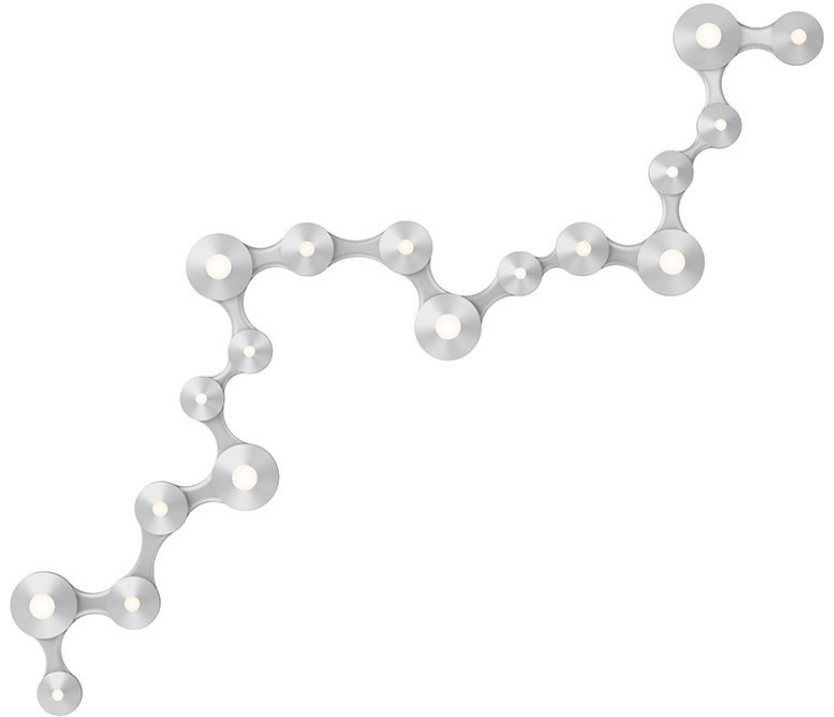

CORAL SURFACE™

2191.16-06-02-01-02

Flowing sculptural shapes connect clusters of luminaires across wall or ceiling surfaces in this organically modern system of light. Dramatically undulating patterns and paths characterize connected configurations of any size, while individually mounted three-light modules highlight the flowing forms, bringing a soft approach of artistic expression to this expandable system.

FINISHES

Bright Satin Aluminum

DIMENSIONS

Height: 1"

Width/Diameter: 91"

Length: 32"

Canopy/Backplate: 6"

Product Weight: 12lb

Sloped Ceiling Compatible: No

Living Finish: No

Uplight Only: No

Shade

ELECTRICAL

Bulb 1

Bulb Included: N/A

Socket: Integrated LED

Bulb Quantity: 6

Dimmer Type: ELV, TRIAC, 0-10 VOLT

Gem Box Required (2"x3"): No

Dark Sky: No

CRI: 90

Color Temp.: 3000k

Lumens: 3600

Title 24: No

Field Serviceable: No

IP Rating: N/A

SHIPPING

Carton 1: 32" x 16" x 11"

Carton 1 Weight: 0lb

Shipping Method: Ground

Country of Origin: