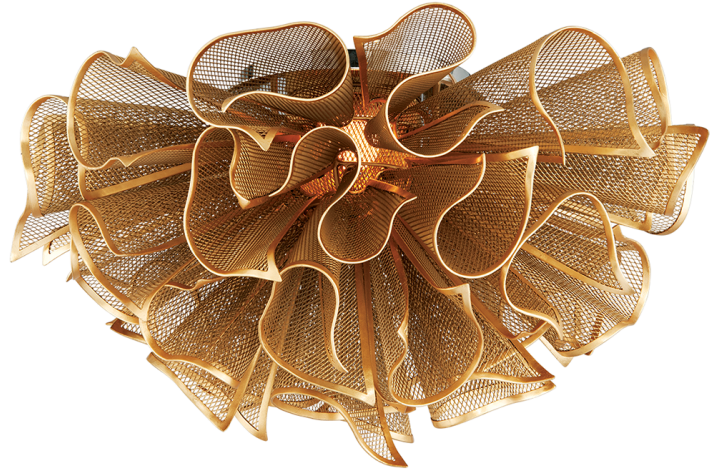

PULSE

218-31-GL

FINISHES

GOLD LEAF

Coastal Suitable Finish (EPM): No

DIMENSIONS

Height: 12.5"

Width/Diameter: 23.25"

Product Weight: 17.64lb

Sloped Ceiling Compatible: No

Living Finish: No

Uplight Only: No

Shade

ELECTRICAL

Bulb 1

Bulb Included: No

Socket: E12 Candelabra Base

Bulb Type: B11

Max Wattage: 40

Bulb Quantity: 5

Bulb Included: No

Wire Length: 120"

Gem Box Required (2"x3"): No

Dark Sky: No