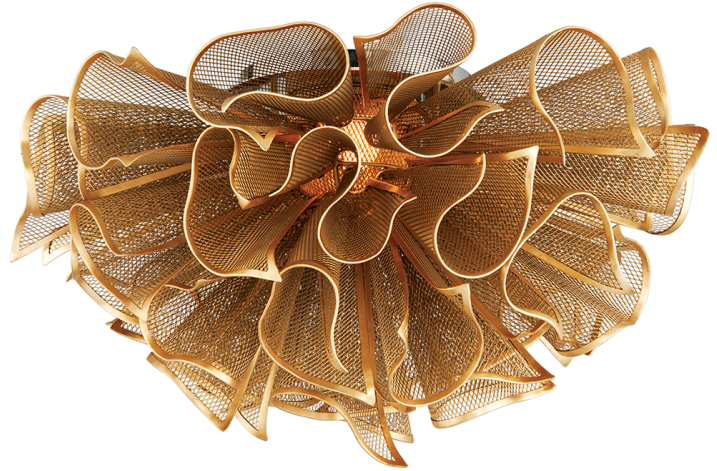

PULSE

218-31-GL

FINISHES

GOLD LEAF (GL)

Coastal Suitable Finish (EPM): No

DIMENSIONS

Height: 12.5"

Width/Diameter: 23.25"

Product Weight: 17.64lb

Sloped Ceiling Compatible: No

Living Finish: No

Uplight Only: No

Shade

ELECTRICAL

Bulb 1

Bulb Included: No

Socket: E12 Candelabra Base

Bulb Type: B11

Max Wattage: 40

Bulb Quantity: 5

Bulb Included: No

Wire Length: 120"

Gem Box Required (2"x3"): No

Dark Sky: No