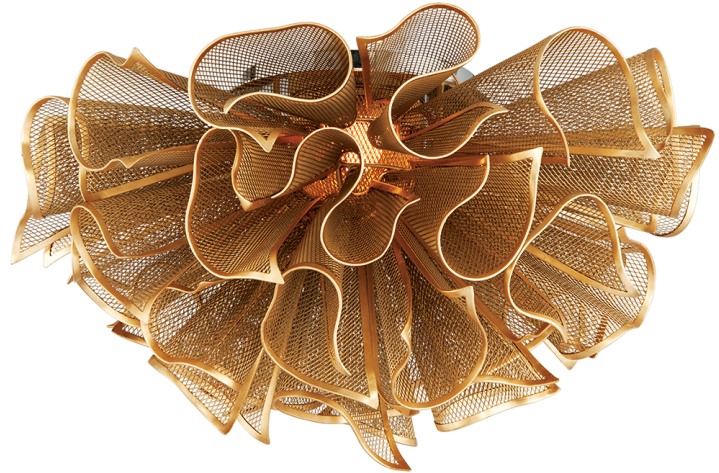

PULSE

218-31-GL

FINISHES

GOLD LEAF (GL)

DIMENSIONS

Height: 12.5"

Width/Diameter: 23.25"

Length: "

Minimum Height: "

Maximum Height: "

Canopy/Backplate: "

Hanging Type:

Product Weight: 17.64lb

GLASS

Attachment:

Glass 1: