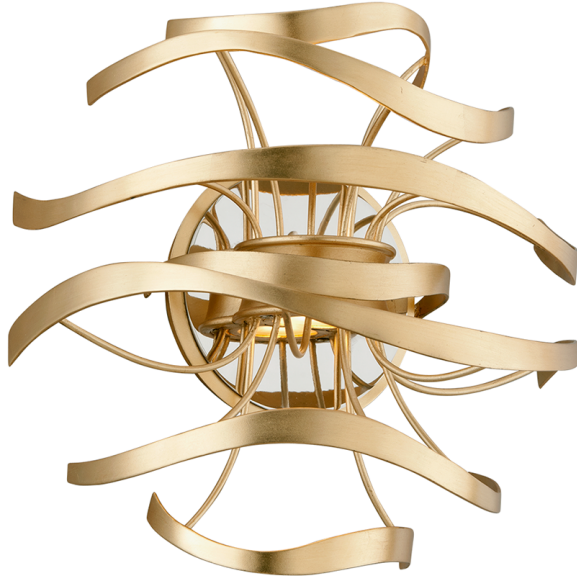

# CALLIGRAPHY

216-12-GL/SS

An airy and sculptural interpretation of the art of exquisite hand lettering, Calligraphy evokes swirling script flowing across the page — as if right from the artist's instrument. At its core are two powerful LED light engines surrounded by floating bands held in place by thin, curving lines.

## FINISHES

GOLD LEAF W POLISHED STAINLESS (GOLD LEAF W POLISHED STAINLESS)

## DIMENSIONS

Height: 12"  
Width/Diameter: 12"  
Length: "  
Minimum Height: "  
Maximum Height: "  
Canopy/Backplate: "  
Hanging Type:  
Product Weight: 4.2lb

## GLASS

Attachment:  
Glass 1:  
Glass 2: