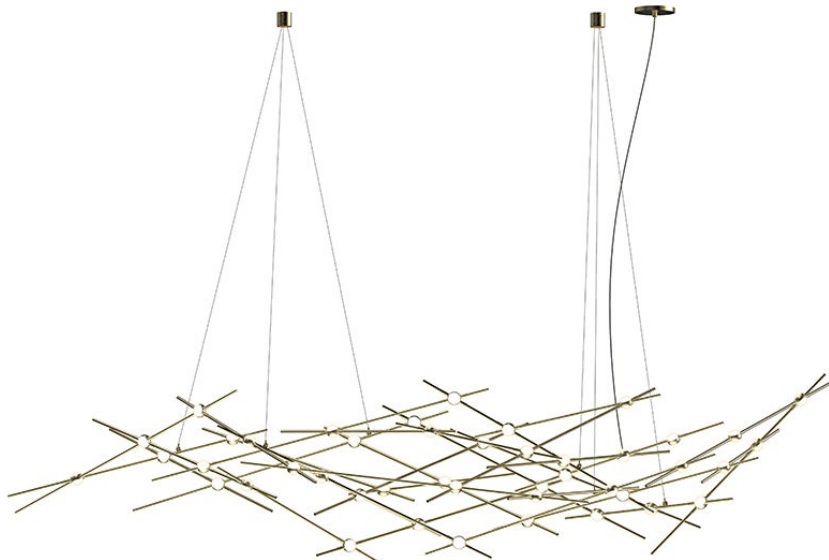

CONSTELLATION®

2158.38W-J20

Celestial imagery meets modern technology in the Constellation® family. LED hubs are fastened along linear strands of various lengths like beads on a necklace. These are suspended in distinctive configurations, creating powerful luminance within a vertical space. Constellation® is available in nine distinct styles with limitless configurations. Choose from crystal facets or soft white lenses, with metal finishes of Satin Nickel, Espresso Black, or Satin Brass.

FINISHES

SATIN BRASS

DIMENSIONS

Height: 22.25"
Width/Diameter: 92.75"
Length: 35"
Minimum Height: 32"
Maximum Height: 150"
Canopy/Backplate: 4.5"
Hanging Type: 20' Adjustable Cord/Cable
Product Weight: 12lb
Canopy/Backplate Shape: Round
Sloped Ceiling Compatible: No
Living Finish: No
Uplight Only: No

Shade

Shade 1: Acrylic
Shade 1 Finish: White
Shade 1 Top Width: 1.5"
Shade 1 Height: 0.5"
Shade 2: Acrylic
Shade 2 Finish: White
Shade 2 Top Width: 1.5"
Shade 2 Height: 0.5"

ELECTRICAL

Bulb 1

Bulb Included: N/A
Socket: Integrated LED
Bulb Type: LED
Max Wattage: 2
Bulb Quantity: 1
Dimmer Type: ELV, TRIAC, 0-10 VOLT
Gem Box Required (2"x3"): No
Dark Sky: No
CRI: 90
Color Temp.: 3000k
Lumens: 7690
Title 24: No
Field Serviceable: No
Initial Lumens: 11000
IP Rating: N/A