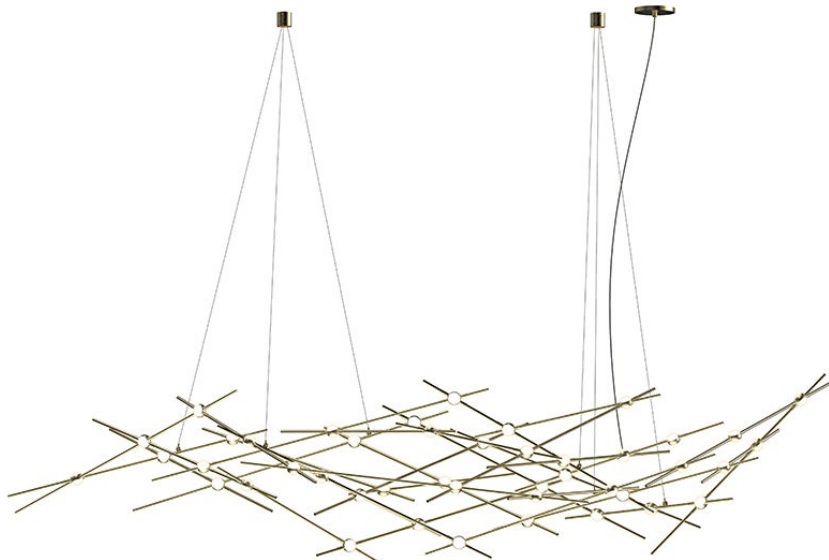

CONSTELLATION®

2158.38W-27-J20

Celestial imagery meets modern technology in the Constellation® family. LED hubs are fastened along linear strands of various lengths like beads on a necklace. These are suspended in distinctive configurations, creating powerful luminance within a vertical space. Constellation® is available in nine distinct styles with limitless configurations. Choose from crystal facets or soft white lenses, with metal finishes of Satin Nickel, Espresso Black, or Satin Brass.

FINISHES

SATIN BRASS

DIMENSIONS

Height: 22.25"
Width/Diameter: 92.75"
Length: 35"
Minimum Height: 32"
Maximum Height: 150"
Canopy/Backplate: 4.5"
Hanging Type: 20' Adjustable Cord/Cable
Product Weight: 12lb
Canopy/Backplate Shape: Round
Sloped Ceiling Compatible: No
Living Finish: No
Uplight Only: No

Shade

Shade 1: Acrylic
Shade 1 Finish: White
Shade 1 Top Width: 1.5"
Shade 1 Height: 0.5"
Shade 2: Acrylic
Shade 2 Finish: White
Shade 2 Top Width: 1.5"
Shade 2 Height: 0.5"

ELECTRICAL

Bulb 1

Bulb Included: N/A
Socket: Integrated LED
Bulb Type: LED
Max Wattage: 2
Bulb Quantity: 1
Dimmer Type: ELV, TRIAC, 0-10 VOLT
Gem Box Required (2"x3"): No
Dark Sky: No
CRI: 90
Color Temp.: 2700k
Lumens: 6920
Title 24: No
Field Serviceable: No
Initial Lumens: 9900
IP Rating: N/A