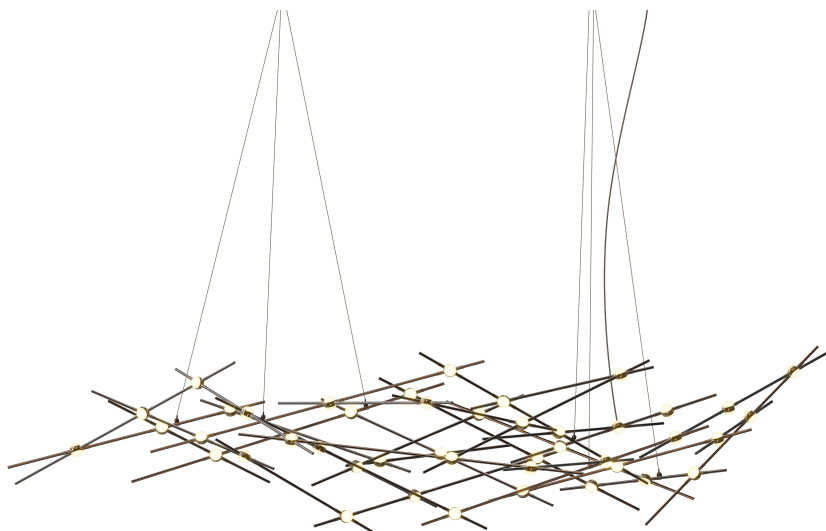

CONSTELLATION®

2158.33W-J20

Celestial imagery meets modern technology in the Constellation® family. LED hubs are fastened along linear strands of various lengths like beads on a necklace. These are suspended in distinctive configurations, creating powerful luminance within a vertical space. Constellation® is available in nine distinct styles with limitless configurations. Choose from crystal facets or soft white lenses, with metal finishes of Satin Nickel, Espresso Black, or Safin Brass.

FINISHES

Espresso Black

DIMENSIONS

Height: 22.25"

Width/Diameter: 92.75"

Length: 35"

Minimum Height: 32"

Maximum Height: 150"

Canopy/Backplate: 4.5"

Hanging Type: 20' Adjustable Cord/Cable

Product Weight: 12lb

Canopy/Backplate Shape: Round

Sloped Ceiling Compatible: No

Living Finish: No

Uplight Only: No

Shade

Shade 1: Acrylic

Shade 1 Finish: White

Shade 1 Top Width: 1.5"

Shade 1 Height: 0.5"

Shade 2: Acrylic

Shade 2 Finish: White

Shade 2 Top Width: 1.5"

Shade 2 Height: 0.5"

ELECTRICAL

Bulb 1

Bulb Included: N/A

Socket: Integrated LED

Bulb Type: LED

Max Wattage: 2

Bulb Quantity: 1

Dimmer Type: ELV, TRIAC, 0-10 VOLT

Gem Box Required (2"x3"): No

Dark Sky: No

CRI: 90

Color Temp.: 3000k

Lumens: 7690

Title 24: No

Field Serviceable: No

Initial Lumens: 11000

IP Rating: N/A