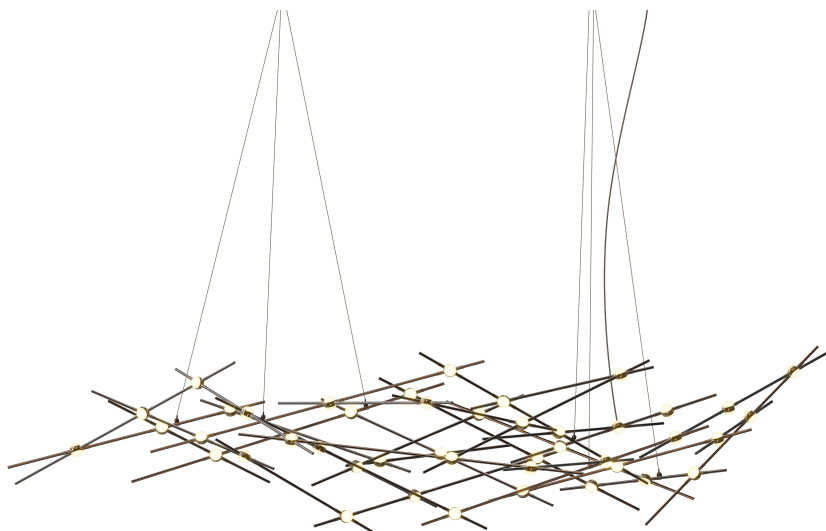

CONSTELLATION®

2158.33W-22-J20

Celestial imagery meets modern technology in the Constellation® family. LED hubs are fastened along linear strands of various lengths like beads on a necklace. These are suspended in distinctive configurations, creating powerful luminance within a vertical space. Constellation® is available in nine distinct styles with limitless configurations. Choose from crystal facets or soft white lenses, with metal finishes of Satin Nickel, Espresso Black, or Safin Brass.

FINISHES

Espresso Black

DIMENSIONS

Height: 22.25"

Width/Diameter: 92.75"

Length: 35"

Minimum Height: 32"

Maximum Height: 150"

Canopy/Backplate: 4.5"

Hanging Type: 20' Adjustable Cord/Cable

Product Weight: 12lb

Canopy/Backplate Shape: Round

Sloped Ceiling Compatible: No

Living Finish: No

Uplight Only: No

Shade

Shade 1: Acrylic

Shade 1 Finish: White

Shade 1 Top Width: 1.5"

Shade 1 Height: 0.5"

Shade 2: Acrylic

Shade 2 Finish: White

Shade 2 Top Width: 1.5"

Shade 2 Height: 0.5"