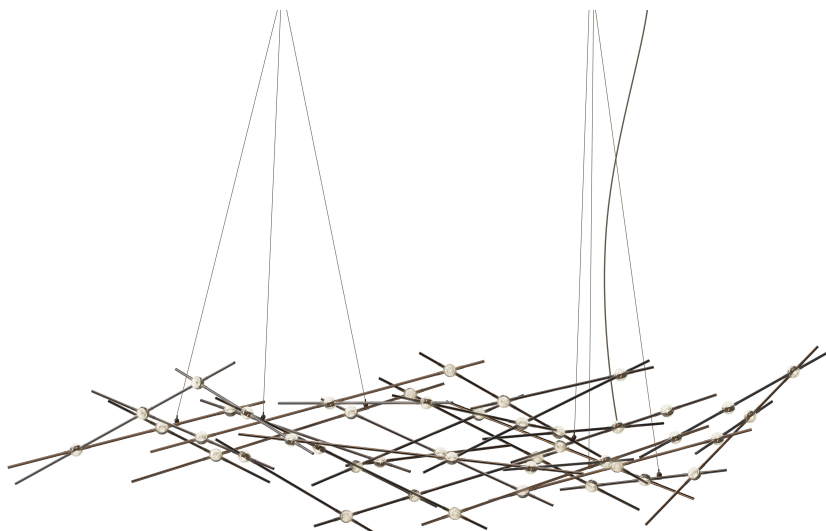

CONSTELLATION®

2158.33C-J20

Celestial imagery meets modern technology in the Constellation® family. LED hubs are fastened along linear strands of various lengths like beads on a necklace. These are suspended in distinctive configurations, creating powerful luminance within a vertical space. Constellation® is available in nine distinct styles with limitless configurations. Choose from crystal facets or soft white lenses, with metal finishes of Satin Nickel, Espresso Black, or Safin Brass.

FINISHES

Espresso Black

DIMENSIONS

Height: 22.25"

Width/Diameter: 92.75"

Length: 35"

Minimum Height: 32"

Maximum Height: 150"

Canopy/Backplate: 4.5"

Hanging Type: 20' Adjustable Cord/Cable

Product Weight: 12lb

Canopy/Backplate Shape: Round

Sloped Ceiling Compatible: No

Living Finish: No

Uplight Only: No

Shade

Shade 1: Acrylic

Shade 1 Finish: Clear

Shade 1 Top Width: 1.5"

Shade 1 Height: 0.5"

Shade 2: Acrylic

Shade 2 Finish: Clear

Shade 2 Top Width: 1.5"

Shade 2 Height: 0.5"