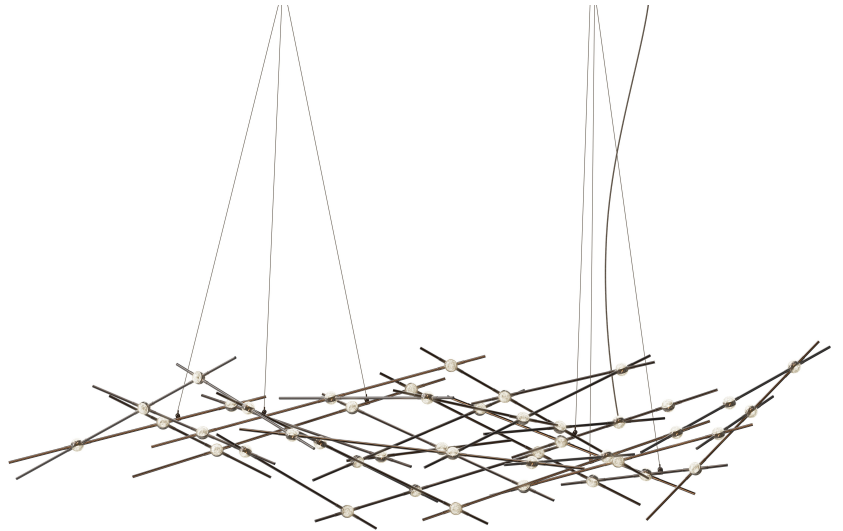

CONSTELLATION®

2158.33C-27-J20

Celestial imagery meets modern technology in the Constellation® family. LED hubs are fastened along linear strands of various lengths like beads on a necklace. These are suspended in distinctive configurations, creating powerful luminance within a vertical space. Constellation® is available in nine distinct styles with limitless configurations. Choose from crystal facets or soft white lenses, with metal finishes of Satin Nickel, Espresso Black, or Safin Brass.

FINISHES

Espresso Black

DIMENSIONS

Height: 22.25"

Width/Diameter: 92.75"

Length: 35"

Minimum Height: 32"

Maximum Height: 150"

Canopy/Backplate: 4.5"

Hanging Type: 20' Adjustable Cord/Cable

Product Weight: 12lb

Canopy/Backplate Shape: Round

Sloped Ceiling Compatible: No

Living Finish: No

Uplight Only: No

Shade

Shade 1: Acrylic

Shade 1 Finish: Clear

Shade 1 Top Width: 1.5"

Shade 1 Height: 0.5"

Shade 2: Acrylic

Shade 2 Finish: Clear

Shade 2 Top Width: 1.5"

Shade 2 Height: 0.5"