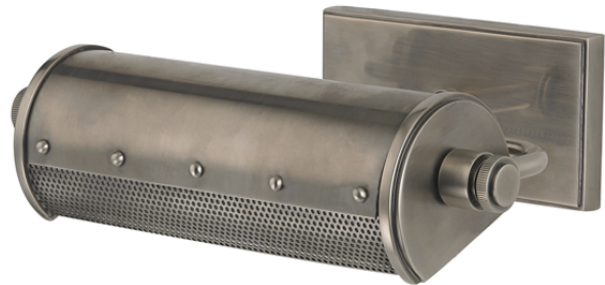

GAINES

2100-HN

FINISHES

AGED BRASS (AGB)
AGED BRASS/OLD BRONZE (AOB)
HISTORIC NICKEL (HN)
Coastal Suitable Finish (EPM): No

DIMENSIONS

Height: 3.25"
Width/Diameter: 11"
Product Weight: 3lb
Extension: 8"
Top to Center: 1.75"
Canopy/Backplate Shape: Rectangle
Sloped Ceiling Compatible: No
Living Finish: No
Uplight Only: Yes

Shade

Attachment: N/A
Shade 1:

ELECTRICAL

Bulb 1

Bulb Included: No
Socket: E26 Medium Base
Bulb Type: T10-5.5
Max Wattage: 40
Bulb Quantity: 1
Bulb Included: No
Wire Length: 120"
Switch Type: N/A
Gem Box Required (2"x3"): Yes
Dark Sky: No