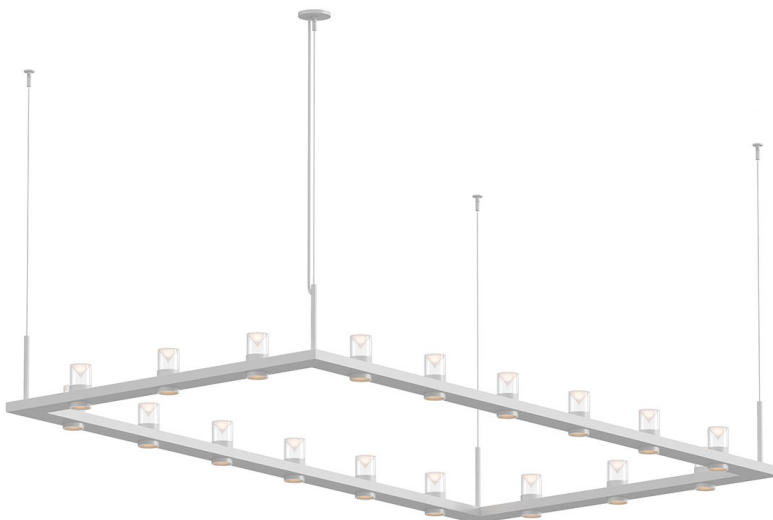

INTERVALS®

20QWR48B

Intervals® is an LED-integrated linear architectural lighting system that blends old-world elegance with new-world minimalism. Architecturally scaled, the suspended horizontal beams are supported from slender ceiling-mounted cables or stems. Short cylindrical glass shades are mounted at equidistance along the frame, providing bidirectional illumination. Intervals® is available in five configurations: with Satin White or Satin Black finish options.

FINISHES

Satin White

DIMENSIONS

Height: 11.5"
Width/Diameter: 104"
Length: 56"
Minimum Height: 14.25"
Maximum Height: 86.25"
Canopy/Backplate: 4.5"
Hanging Type: 6' Adjustable Cable
Product Weight: 30lb
Canopy/Backplate Shape: Round
Sloped Ceiling Compatible: No
Living Finish: No
Uplight Only: No

Shade

Shade 1: Glass & Acrylic
Shade 1 Finish: Clear
Shade 1 Top Width: 3"
Shade 1 Height: 4"
Shade 2: Aluminum
Shade 2 Finish: Satin White
Shade 2 Top Width: 3"
Shade 2 Height: 0.75"

ELECTRICAL

Bulb 1

Bulb Included: N/A
Socket: Integrated LED
Bulb Type: LED
Max Wattage: 5
Bulb Quantity: 18
Dimmer Type: ELV, TRIAC, 0-10 VOLT
Gem Box Required (2"x3"): No
Dark Sky: No
CRI: 90
Color Temp.: 3000k
Lumens: 18200
Title 24: No
Field Serviceable: No
Initial Lumens: 26000
IP Rating: N/A

INTERVALS®

20QWR48B

Bulb 2

Bulb Included: N/A

Socket: Integrated LED

Bulb: LED • 18 • 10 Watt Max

Voltage: 120-277V

UL Rating: cETL Damp