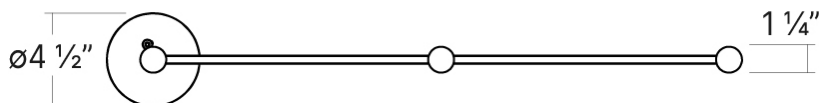

SYSTEMA STACCATO

2003.25-PAN

The Systema Staccato family uses modern branch-like silhouettes to create striking geometric statements. While some chandelier configurations remain pared back with a single bar, others expand into large-scale, multidirectional layers of light. Available in multiple sizes, Systema Staccato is available with cone, pan, or drum shades to provide general or directed illumination as needed. Available in Brass and Satin Black finishes.

FINISHES

SATIN BLACK

DIMENSIONS

Height: 6.25"
Width/Diameter: 38"
Length: 10"
Minimum Height: 7.75"
Maximum Height: 247.75"
Canopy/Backplate: 4.5"
Hanging Type: 20' Adjustable Cable
Canopy/Backplate Shape: Round
Sloped Ceiling Compatible: No
Living Finish: No
Uplight Only: No

Shade

Shade 1: Aluminum
Shade 1 Finish: Satin Black
Shade 1 Top Width: 10"
Shade 1 Height: 1.5"
Shade 2: Acrylic
Shade 2 Finish: Frosted
Shade 2 Top Width: 1.25"
Shade 2 Height: 1.25"

ELECTRICAL

Bulb 1

Bulb Included: N/A
Socket: Integrated LED
Bulb Type: LED
Max Wattage: 6
Bulb Quantity: 3
Wire Length: 240"
Cord Type: AIRCRAFT CABLE
Dimmer Type: ELV, TRIAC, 0-10 VOLT
Gem Box Required (2"x3"): No
Dark Sky: No
CRI: 90
Color Temp.: 3000k
Lumens: 846
Title 24: No
Field Serviceable: No
Initial Lumens: 1590
IP Rating: N/A

SHIPPING

Carton 1: 36" x 11" x 3"
Carton 1 Weight: 6lb
Shipping Method: Ground
Country of Origin: