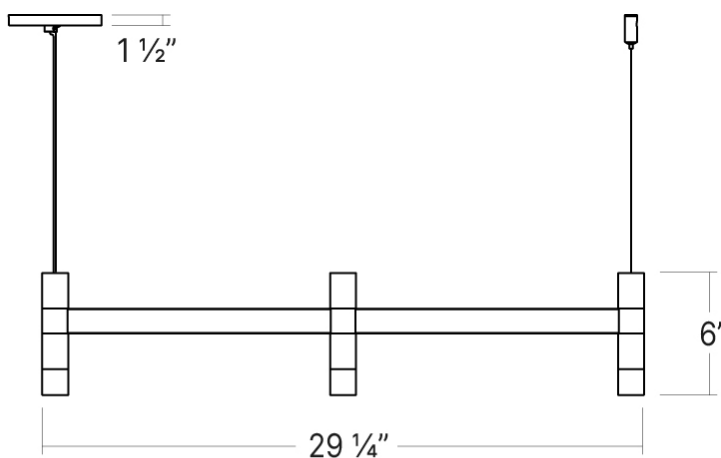

SYSTEMA STACCATO

2003.25-PAN

The Systema Staccato family uses modern branch-like silhouettes to create striking geometric statements. While some chandelier configurations remain pared back with a single bar, others expand into large-scale, multidirectional layers of light. Available in multiple sizes, Systema Staccato is available with cone, pan, or drum shades to provide general or directed illumination as needed. Available in Brass and Satin Black finishes.

FINISHES

SATIN BLACK

DIMENSIONS

Height: 6.25"
Width/Diameter: 38"
Length: 10"
Minimum Height: 7.75"
Maximum Height: 247.75"
Canopy/Backplate: 4.5"
Hanging Type: 20' Adjustable Cable
Canopy/Backplate Shape: Round
Sloped Ceiling Compatible: No
Living Finish: No
Uplight Only: No

Shade

Shade 1: Aluminum
Shade 1 Finish: Satin Black
Shade 1 Top Width: 10"
Shade 1 Height: 1.5"
Shade 2: Acrylic
Shade 2 Finish: Frosted
Shade 2 Top Width: 1.25"
Shade 2 Height: 1.25"

ELECTRICAL

Bulb 1

Bulb Included: N/A
Socket: Integrated LED
Bulb Type: LED
Max Wattage: 6
Bulb Quantity: 3
Wire Length: 240"
Cord Type: AIRCRAFT CABLE
Dimmer Type: ELV, TRIAC, 0-10 VOLT
Gem Box Required (2"x3"): No
Dark Sky: No
CRI: 90
Color Temp.: 3000k
Lumens: 846
Title 24: No
Field Serviceable: No
Initial Lumens: 1590
IP Rating: N/A

SHIPPING

Carton 1: 36" x 11" x 3"
Carton 1 Weight: 6lb
Shipping Method: Ground
Country of Origin: