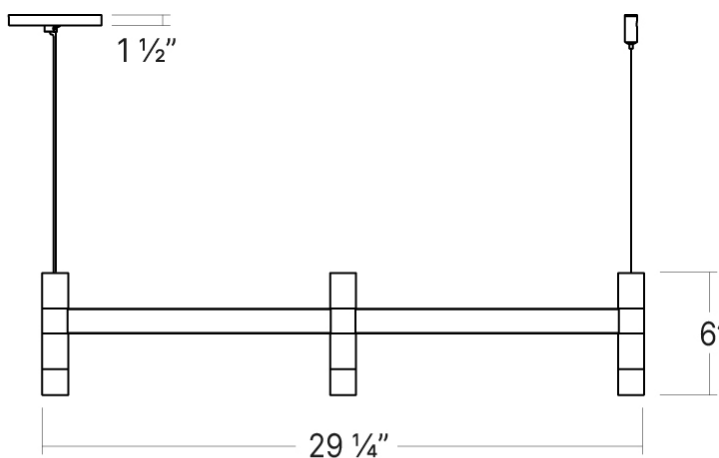

FINISHES

BRASS

DIMENSIONS

Height: 8"
Width/Diameter: 31.5"
Length: 3.5"
Minimum Height: 9.5"
Maximum Height: 249.5"
Canopy/Backplate: 4.5"
Hanging Type: 20' Adjustable Cable
Canopy/Backplate Shape: Round
Sloped Ceiling Compatible: No
Living Finish: No
Uplight Only: No

Shade

Shade 1: Aluminum
Shade 1 Finish: Brass
Shade 1 Top Width: 3.5"
Shade 1 Height: 3.25"
Shade 2: Acrylic
Shade 2 Finish: Frosted
Shade 2 Top Width: 1.25"
Shade 2 Height: 1.25"

ELECTRICAL

Bulb 1

Bulb Included: N/A
Socket: Integrated LED
Bulb Type: LED
Max Wattage: 6
Bulb Quantity: 3
Wire Length: 240"
Cord Type: AIRCRAFT CABLE
Dimmer Type: ELV, TRIAC, 0-10 VOLT
Gem Box Required (2"x3"): No
Dark Sky: No
CRI: 90
Color Temp.: 3000k
Lumens: 846
Title 24: No
Field Serviceable: No
Initial Lumens: 1590
IP Rating: N/A

SHIPPING

Carton 1: 36" x 11" x 3"
Carton 1 Weight: 6lb
Shipping Method: Ground
Country of Origin:

SYSTEMA STACCATO

2003.14-CYL
