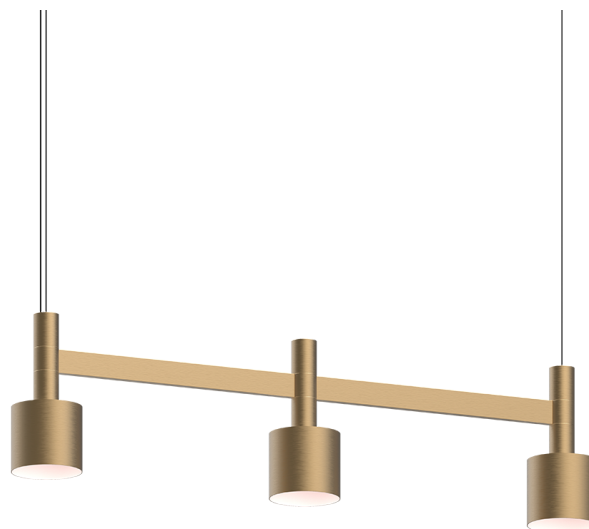

SYSTEMA STACCATO

2003.14-CYL

The Systema Staccato family uses modern branch-like silhouettes to create striking geometric statements. While some chandelier configurations remain pared back with a single bar, others expand into large-scale, multidirectional layers of light. Available in multiple sizes, Systema Staccato is available with cone, pan, or drum shades to provide general or directed illumination as needed. Available in Brass and Safin Black finishes.

FINISHES

BRASS

DIMENSIONS

Height: 8"
Width/Diameter: 31.5"
Length: 3.5"
Minimum Height: 9.5"
Maximum Height: 249.5"
Canopy/Backplate: 4.5"
Hanging Type: 20' Adjustable Cable
Canopy/Backplate Shape: Round
Sloped Ceiling Compatible: No
Living Finish: No
Uplight Only: No

Shade

Shade 1: Aluminum
Shade 1 Finish: Brass
Shade 1 Top Width: 3.5"
Shade 1 Height: 3.25"
Shade 2: Acrylic
Shade 2 Finish: Frosted
Shade 2 Top Width: 1.25"
Shade 2 Height: 1.25"

ELECTRICAL

Bulb 1

Bulb Included: N/A
Socket: Integrated LED
Bulb Type: LED
Max Wattage: 6
Bulb Quantity: 3
Wire Length: 240"
Cord Type: AIRCRAFT CABLE
Dimmer Type: ELV, TRIAC, 0-10 VOLT
Gem Box Required (2"x3"): No
Dark Sky: No
CRI: 90
Color Temp.: 3000k
Lumens: 846
Title 24: No
Field Serviceable: No
Initial Lumens: 1590
IP Rating: N/A

SHIPPING

Carton 1: 36" x 11" x 3"
Carton 1 Weight: 6lb
Shipping Method: Ground
Country of Origin: