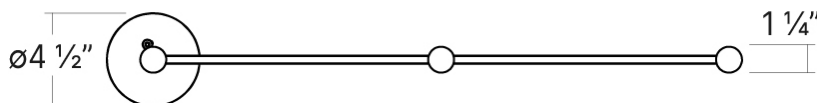

FINISHES

BRASS

DIMENSIONS

Height: 8"
Width/Diameter: 31.5"
Length: 3.5"
Minimum Height: 9.5"
Maximum Height: 249.5"
Canopy/Backplate: 4.5"
Hanging Type: 20' Adjustable Cable
Canopy/Backplate Shape: Round
Sloped Ceiling Compatible: No
Living Finish: No
Uplight Only: No

Shade

Shade 1: Aluminum
Shade 1 Finish: Brass
Shade 1 Top Width: 3.5"
Shade 1 Height: 3.25"
Shade 2: Acrylic
Shade 2 Finish: Frosted
Shade 2 Top Width: 1.25"
Shade 2 Height: 1.25"

ELECTRICAL

Bulb 1

Bulb Included: N/A
Socket: Integrated LED
Bulb Type: LED
Max Wattage: 6
Bulb Quantity: 3
Wire Length: 240"
Cord Type: AIRCRAFT CABLE
Dimmer Type: ELV, TRIAC, 0-10 VOLT
Gem Box Required (2"x3"): No
Dark Sky: No
CRI: 90
Color Temp.: 3000k
Lumens: 846
Title 24: No
Field Serviceable: No
Initial Lumens: 1590
IP Rating: N/A

SHIPPING

Carton 1: 36" x 11" x 3"
Carton 1 Weight: 6lb
Shipping Method: Ground
Country of Origin:

SYSTEMA STACCATO

2003.14-CYL
