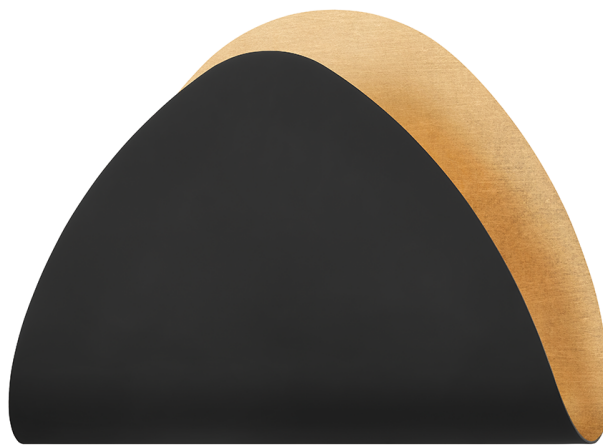

MYERS

1760-GL/SBK

Designed to be taller in the back and shorter in the front, this gold leaf lined sconce casts stunning light and shadows. The gold leaf interior peeks out beautifully when unlit and fills the fixture with the most gorgeous warm glow when lit. This versatile sconce is available in a Soft Black or Soft White finish.

FINISHES

Gold Leaf/soft Black Combo (GL/SBK)
Gold Leaf/soft White Combo (GL/SWH)
Coastal Suitable Finish (EPM): No

DIMENSIONS

Height: 9"
Width/Diameter: 12.25"
Canopy/Backplate: 4.75"
Product Weight: 3.3lb
Extension: 4"
Top to Center: 5.5"
Canopy/Backplate Shape: Round
Sloped Ceiling Compatible: No
Living Finish: No
Uplight Only: No

Shade

ELECTRICAL

Bulb 1

Bulb Included: N/A
Socket: Integrated LED
Max Wattage: 12
Bulb Quantity: 1
Bulb Included: No
Wire Length: 7"
Dimmer Type: ELV, TRIAC
Gem Box Required (2"x3"): No
Dark Sky: No

SHIPPING

Carton 1: 16" x 13" x 7"
Carton 1 Weight: 6lb
Shipping Method: Ground
Country of Origin: CN