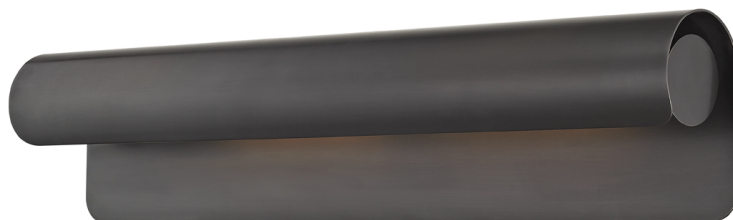

ACCORD

1525-OB

The beautiful scroll-like form of Accord provides discreet, powerful downlighting over a bookshelf or work of art. While sleek and simple, the flourish of the folded metal gives Accord a fanciful flair. In either of the two sizes, it serves as the perfect alternative to ceiling-mounted lighting. Choose from Aged Brass for a bright, classic look or Old Bronze for a weathered, more rustic finish.

FINISHES

OLD BRONZE

Coastal Suitable Finish (EPM): No

DIMENSIONS

Height: 5.5"

Width/Diameter: 25"

Canopy/Backplate: 4.25"

Product Weight: 11lb

Extension: 4.25"

Top to Center: 12.5"

Canopy/Backplate Shape: Rectangle

Sloped Ceiling Compatible: No

Living Finish: No

Uplight Only: No

Shade

Shade 1: Steel

Shade 1 Top Length: 5.5"

Shade 1 Top Width: 3.25"

Shade 1 Bottom L/W: 5.5" / 3.25"

Shade 1 Height: 25"

ELECTRICAL

Bulb 1

Bulb Included: No

Socket: E26 Medium Base