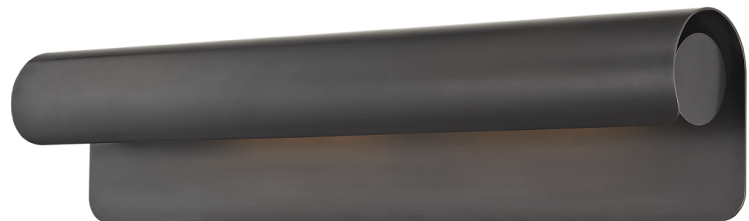

ACCORD

1525-OB

The beautiful scroll-like form of Accord provides discreet, powerful downlighting over a bookshelf or work of art. While sleek and simple, the flourish of the folded metal gives Accord a fanciful flair. In either of the two sizes, it serves as the perfect alternative to ceiling-mounted lighting. Choose from Aged Brass for a bright, classic look or Old Bronze for a weathered, more rustic finish.

FINISHES

AGED BRASS (AGB)
OLD BRONZE (OB)

DIMENSIONS

Height: 25"

Width/Diameter: 5.5"

Canopy/Backplate: 0"

Hanging Type:

Product Weight: 11lb

GLASS

Attachment: Thumb Screw

Glass 1: Steel

Glass 2:

LAMPING

Bulb 1

Bulb Included: No

Socket: E26 Medium Base